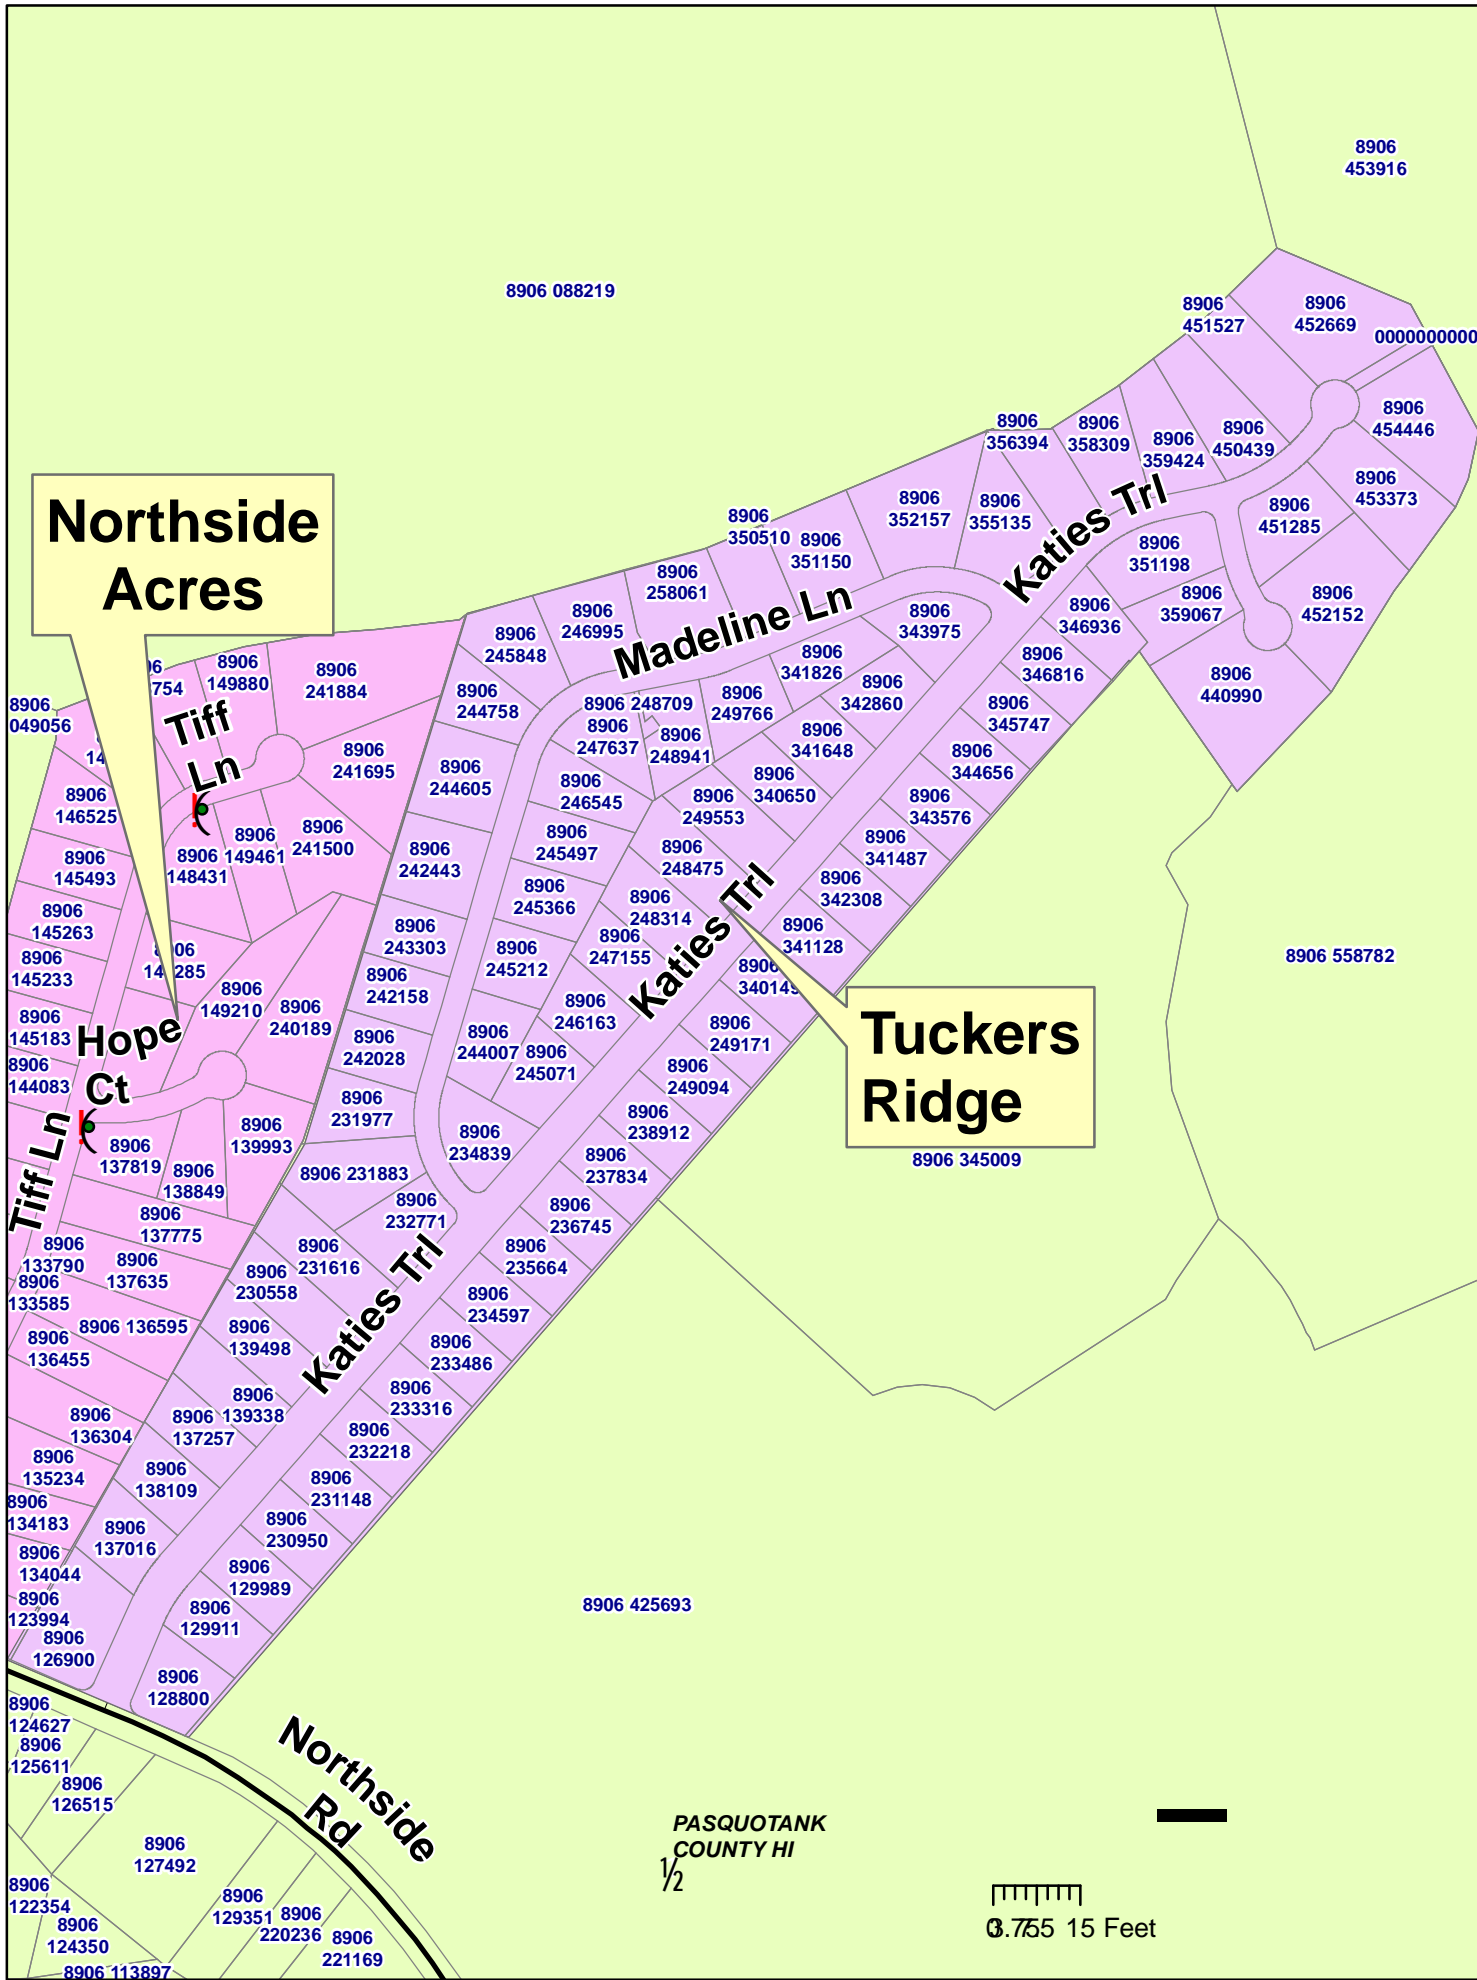

Northside Acres

Tuckers Ridge

PASQUOTANK
COUNTY HI
1/2

0.755 15 Feet