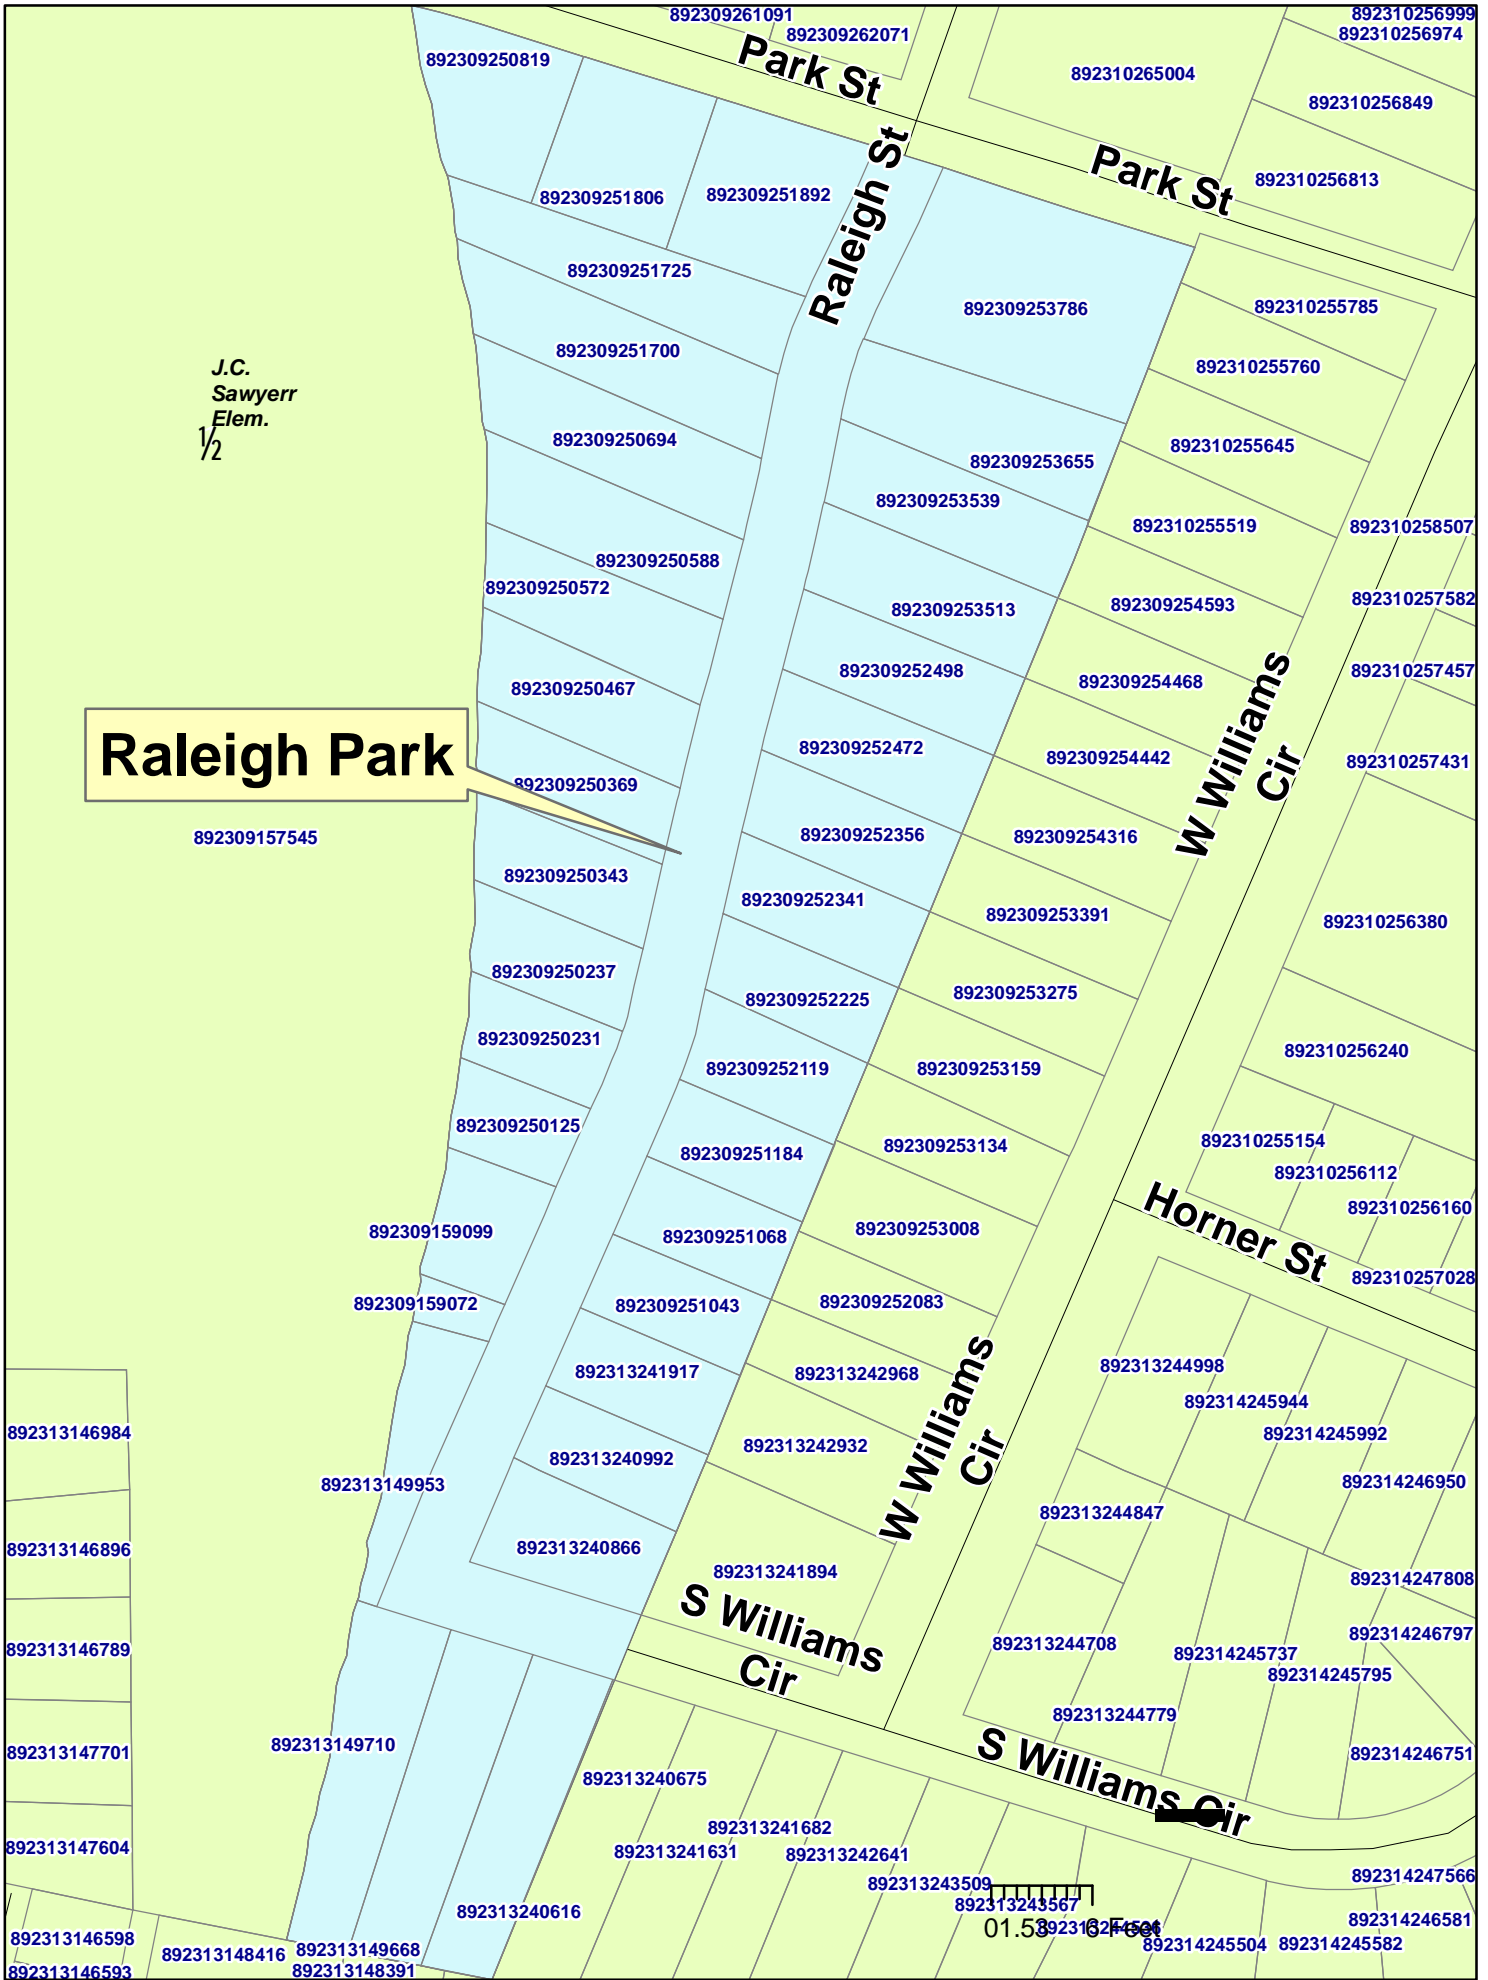

J.C.
Sawyer
Elem.
1/2

Raleigh Park

0.153 Miles
245 Feet