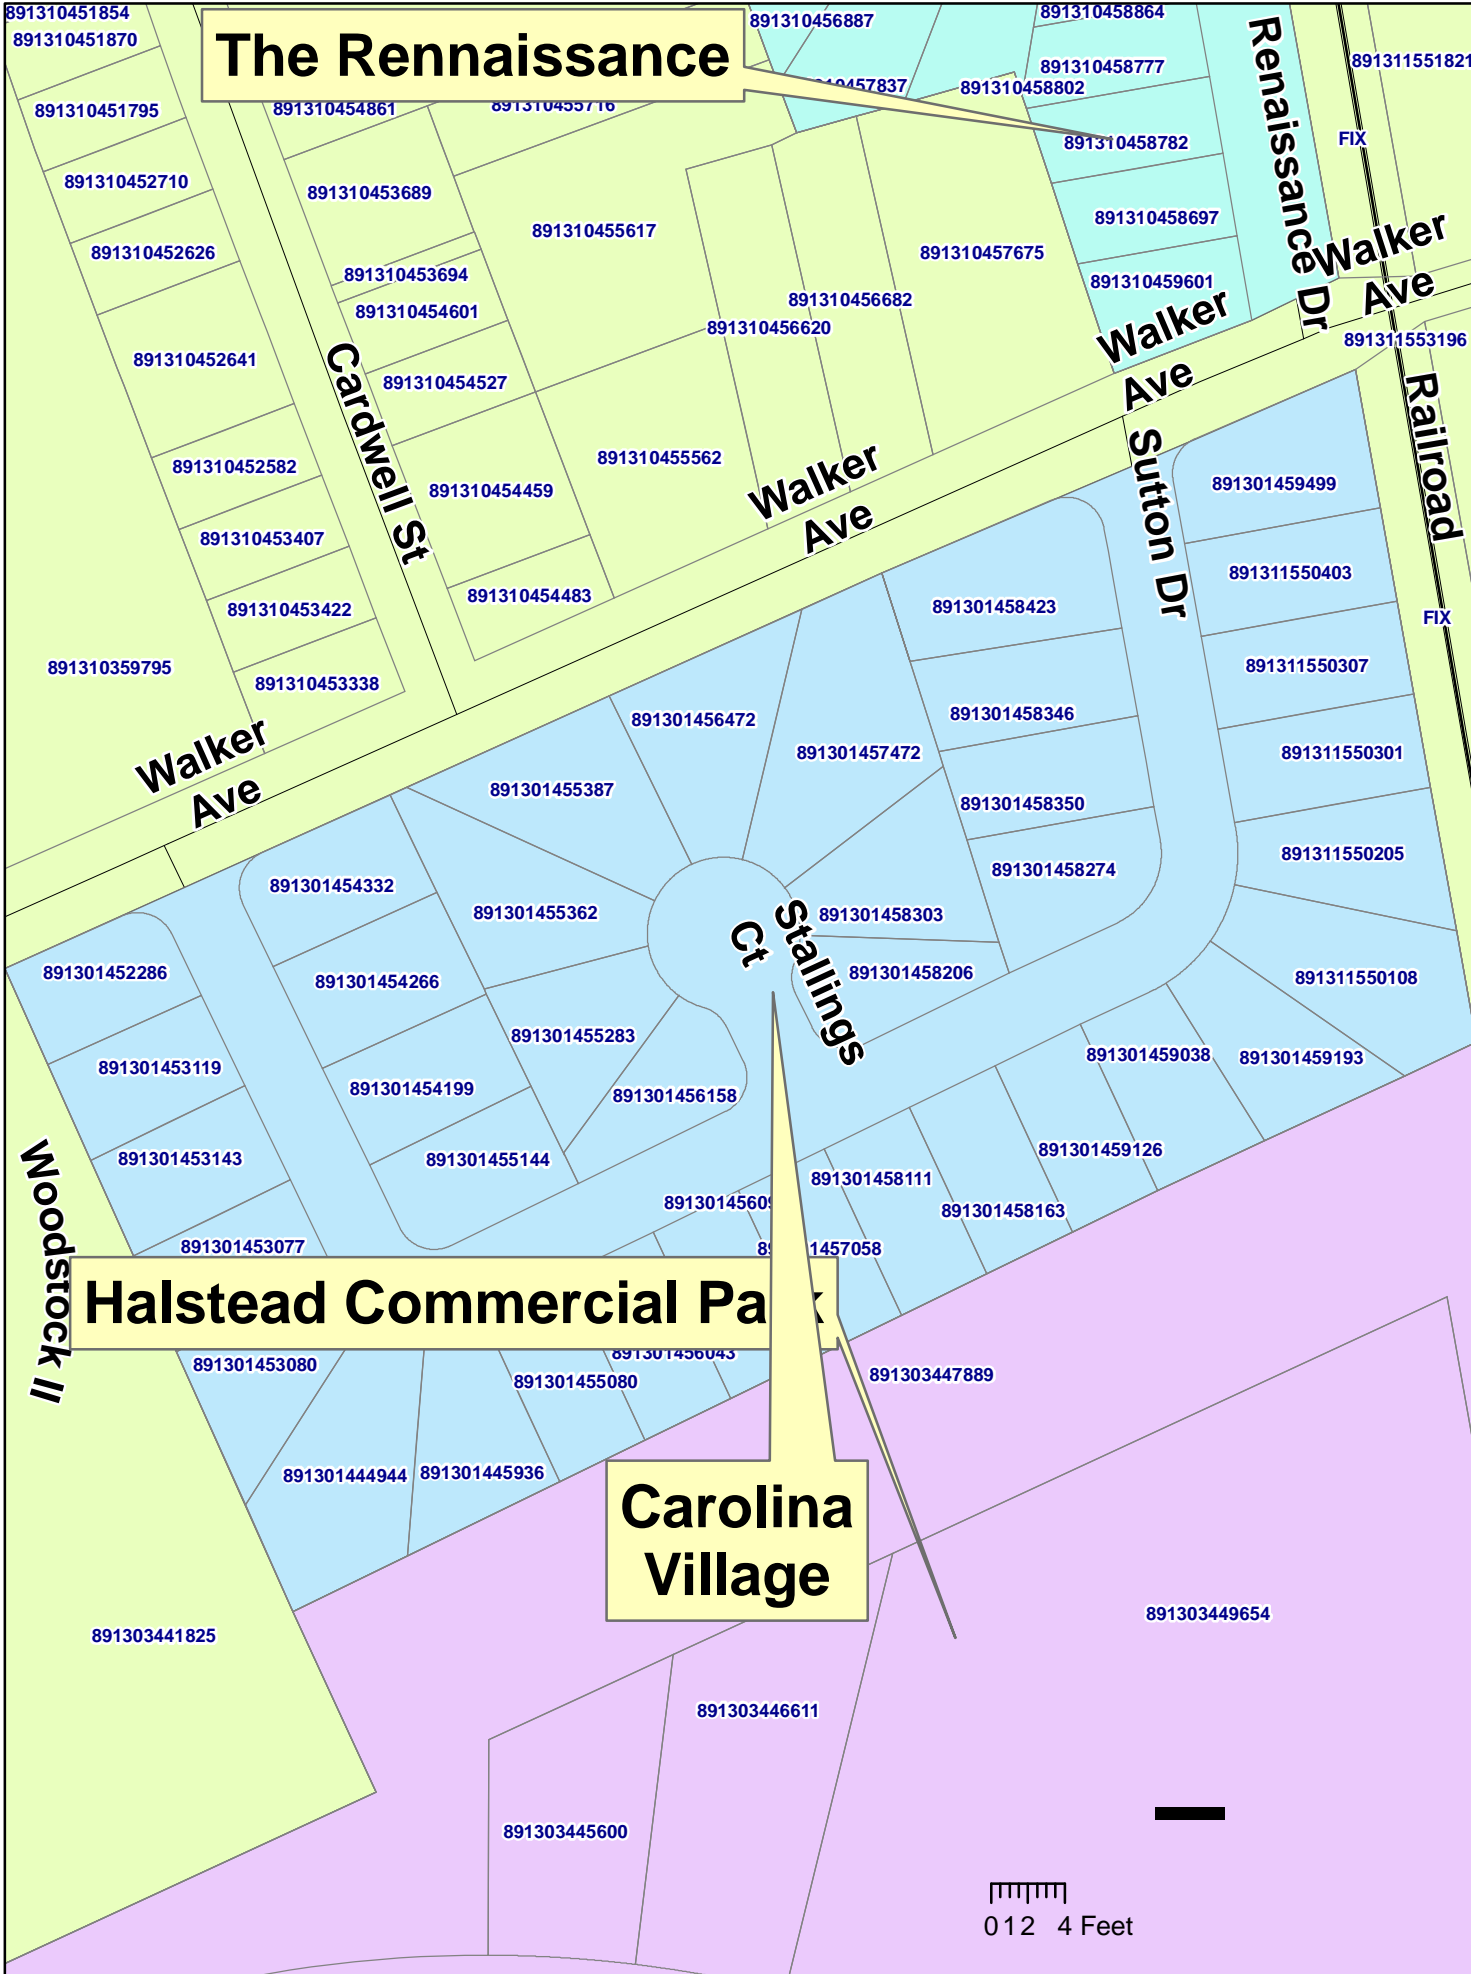

The Renaissance

Halstead Commercial Park

Carolina Village

0 12 4 Feet