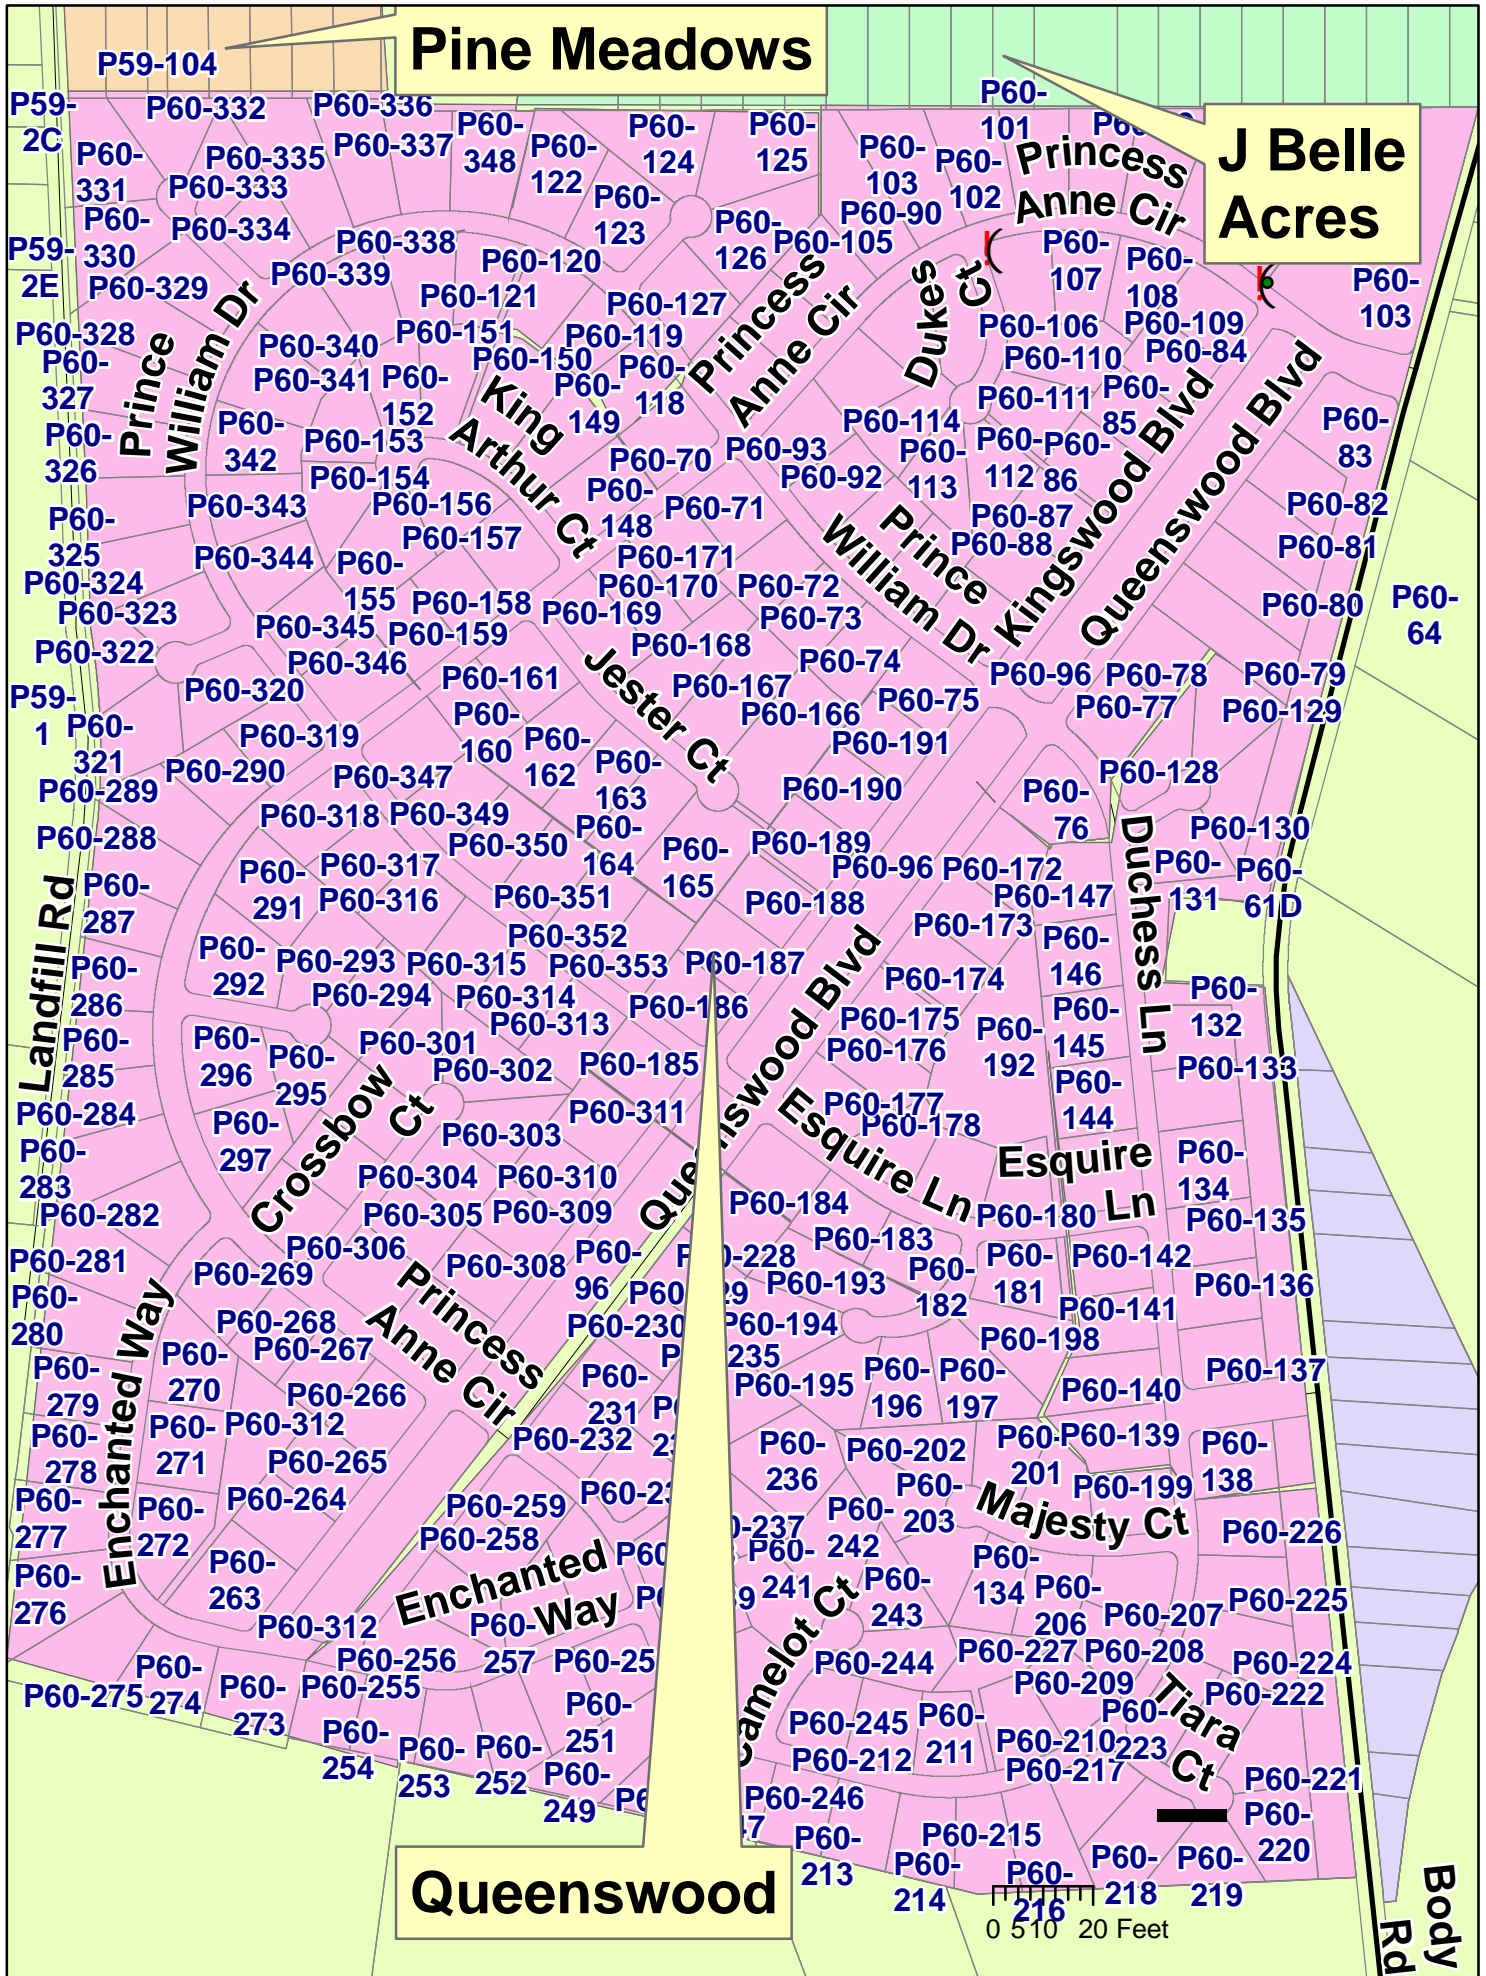

# Pine Meadows

J Belle Acres

# Queenswood

0 5 10 20 Feet