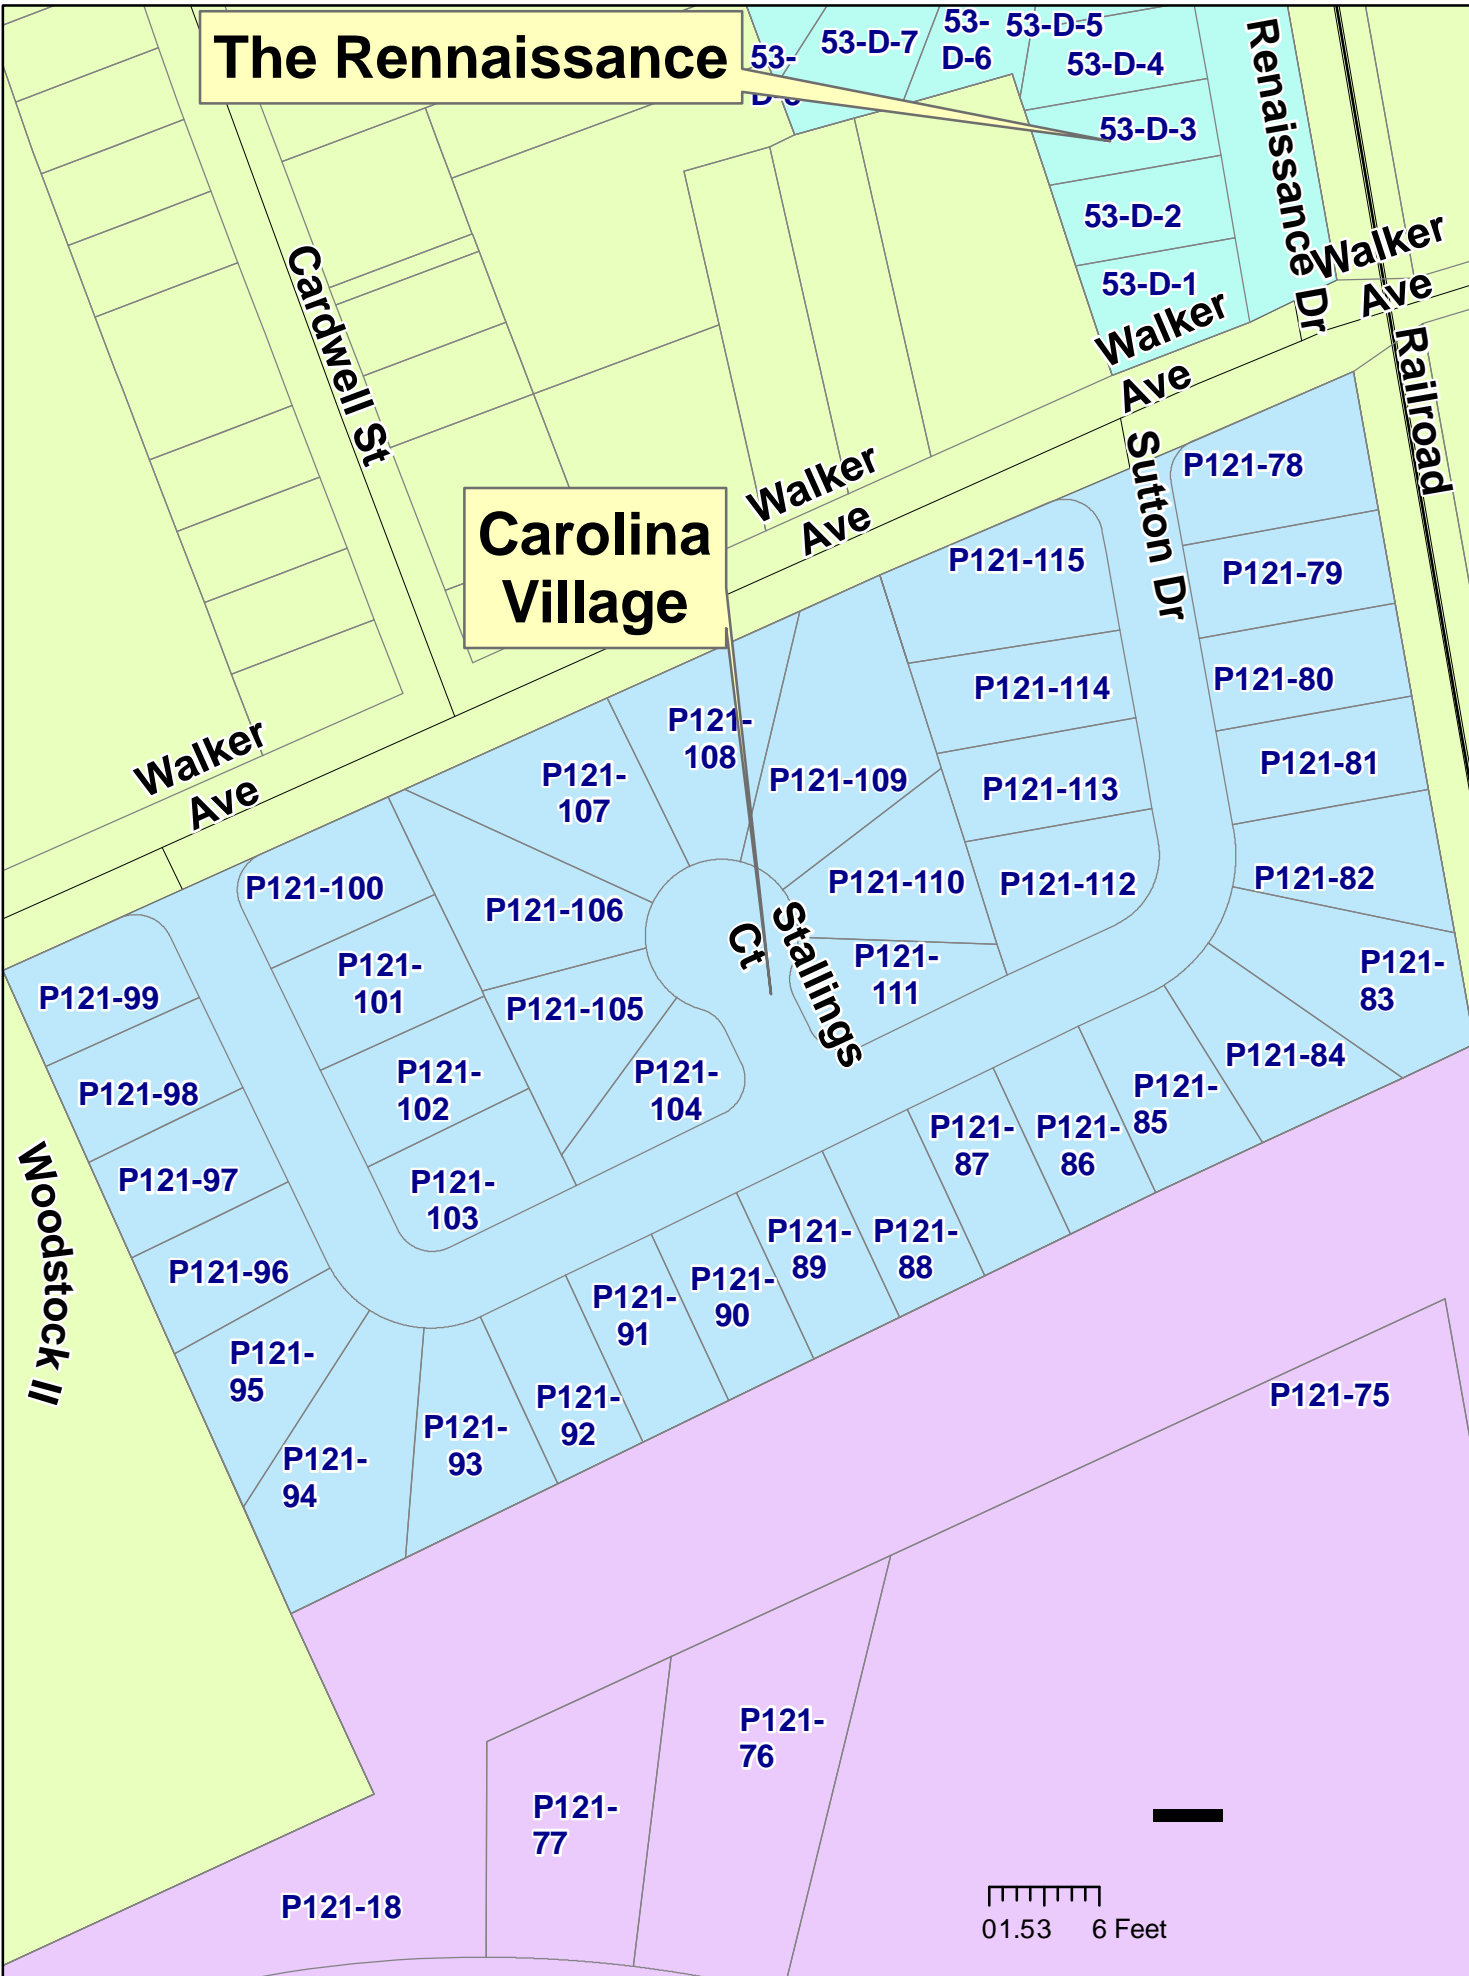

The Renaissance

Carolina Village

01.53 6 Feet