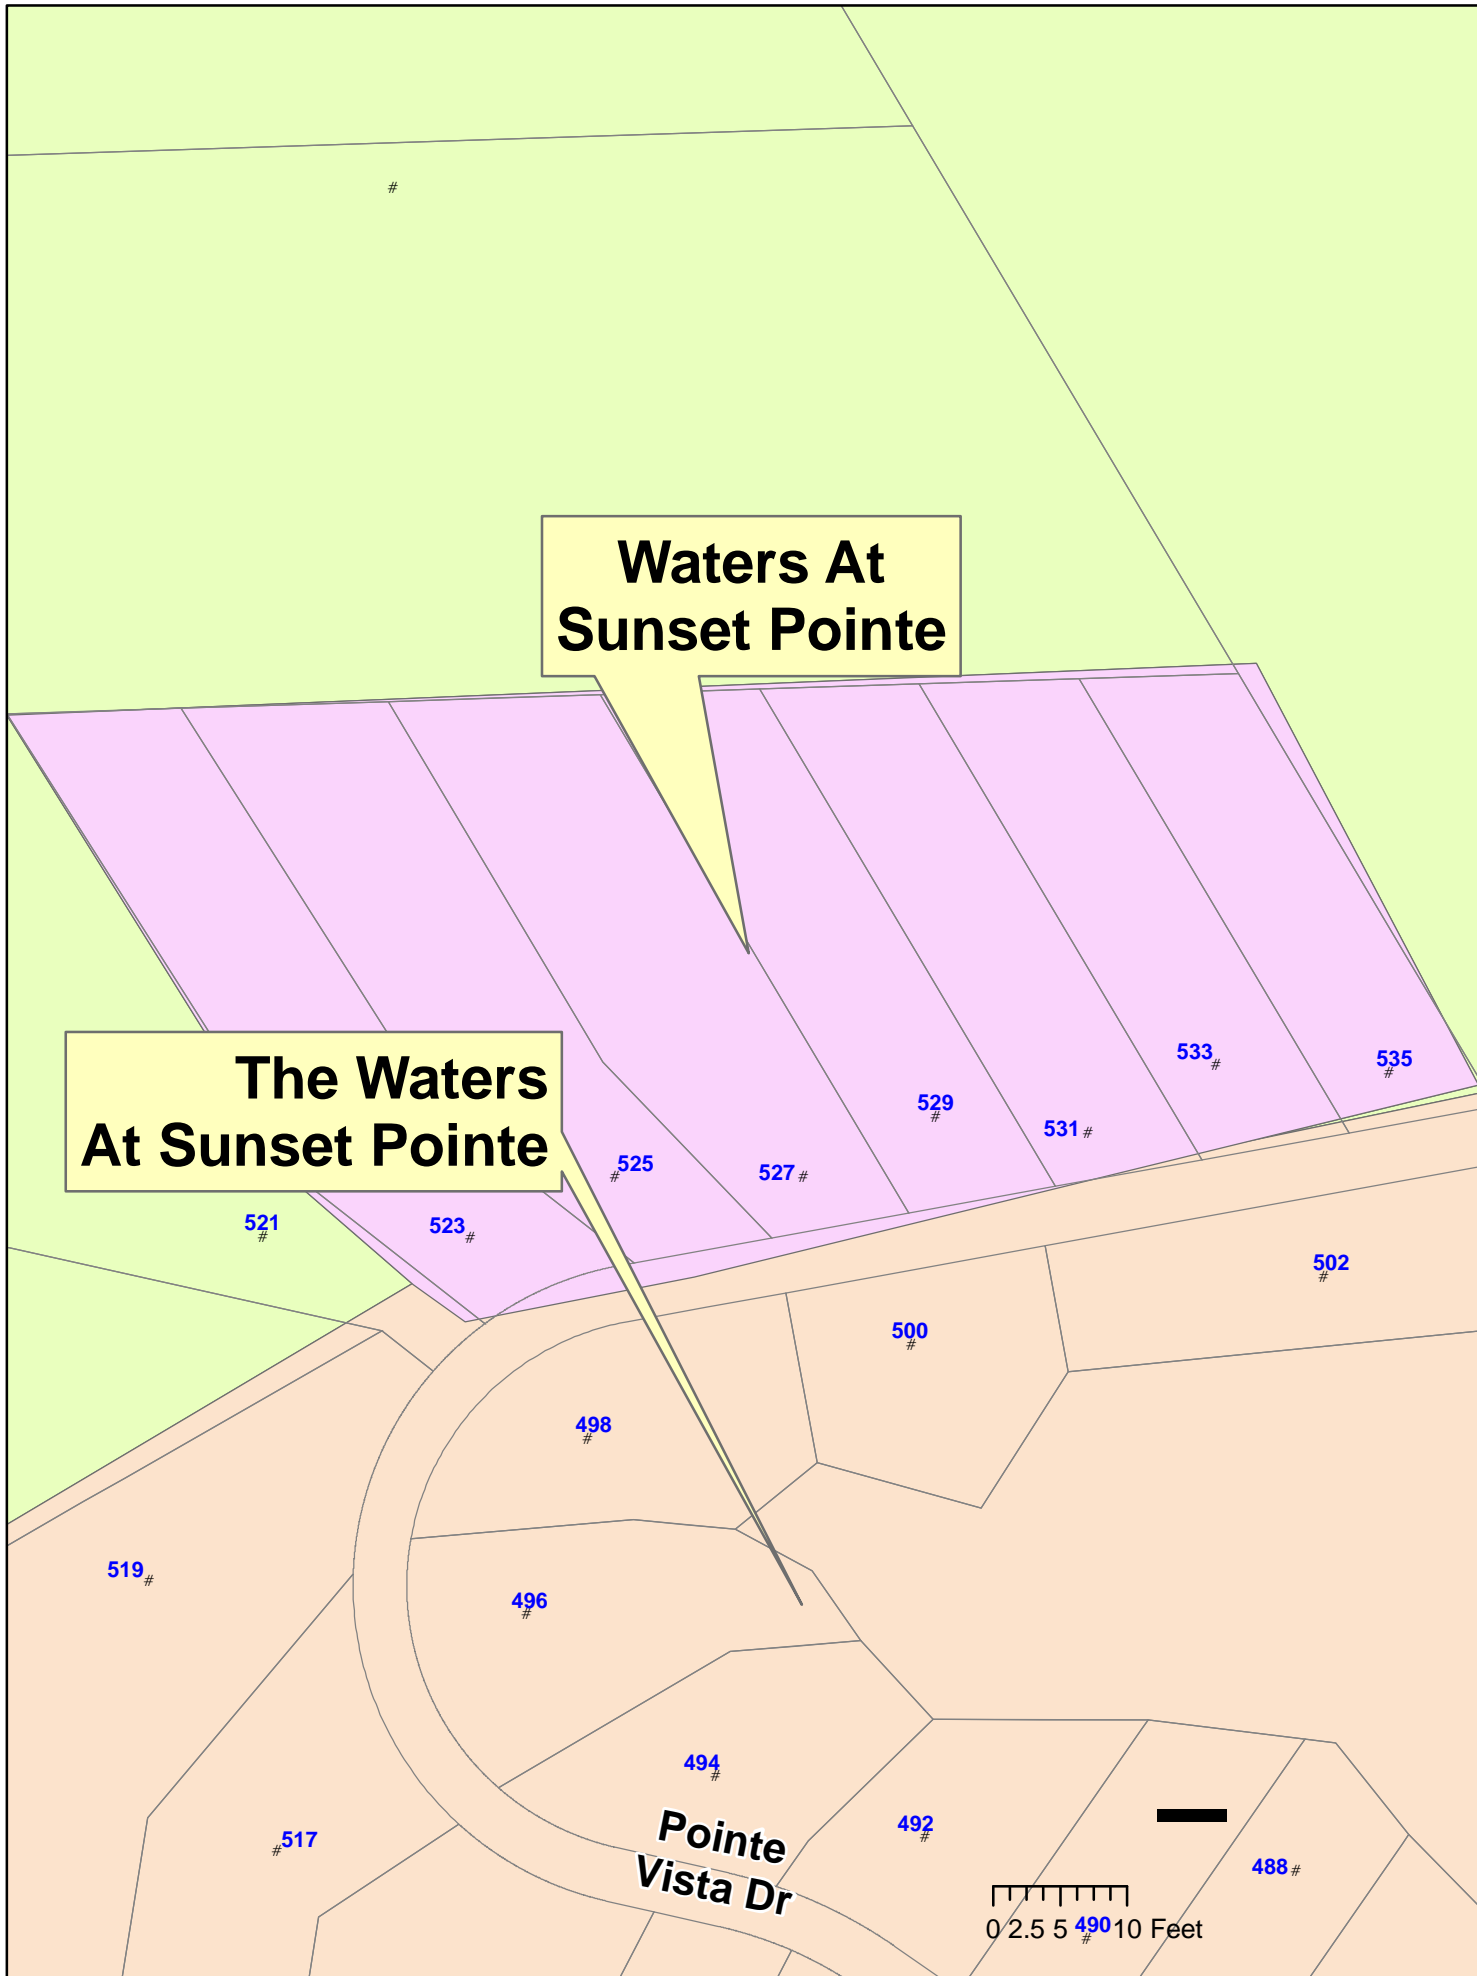

**Waters At  
Sunset Pointe**

**The Waters  
At Sunset Pointe**

0 2.5 5 10 Feet