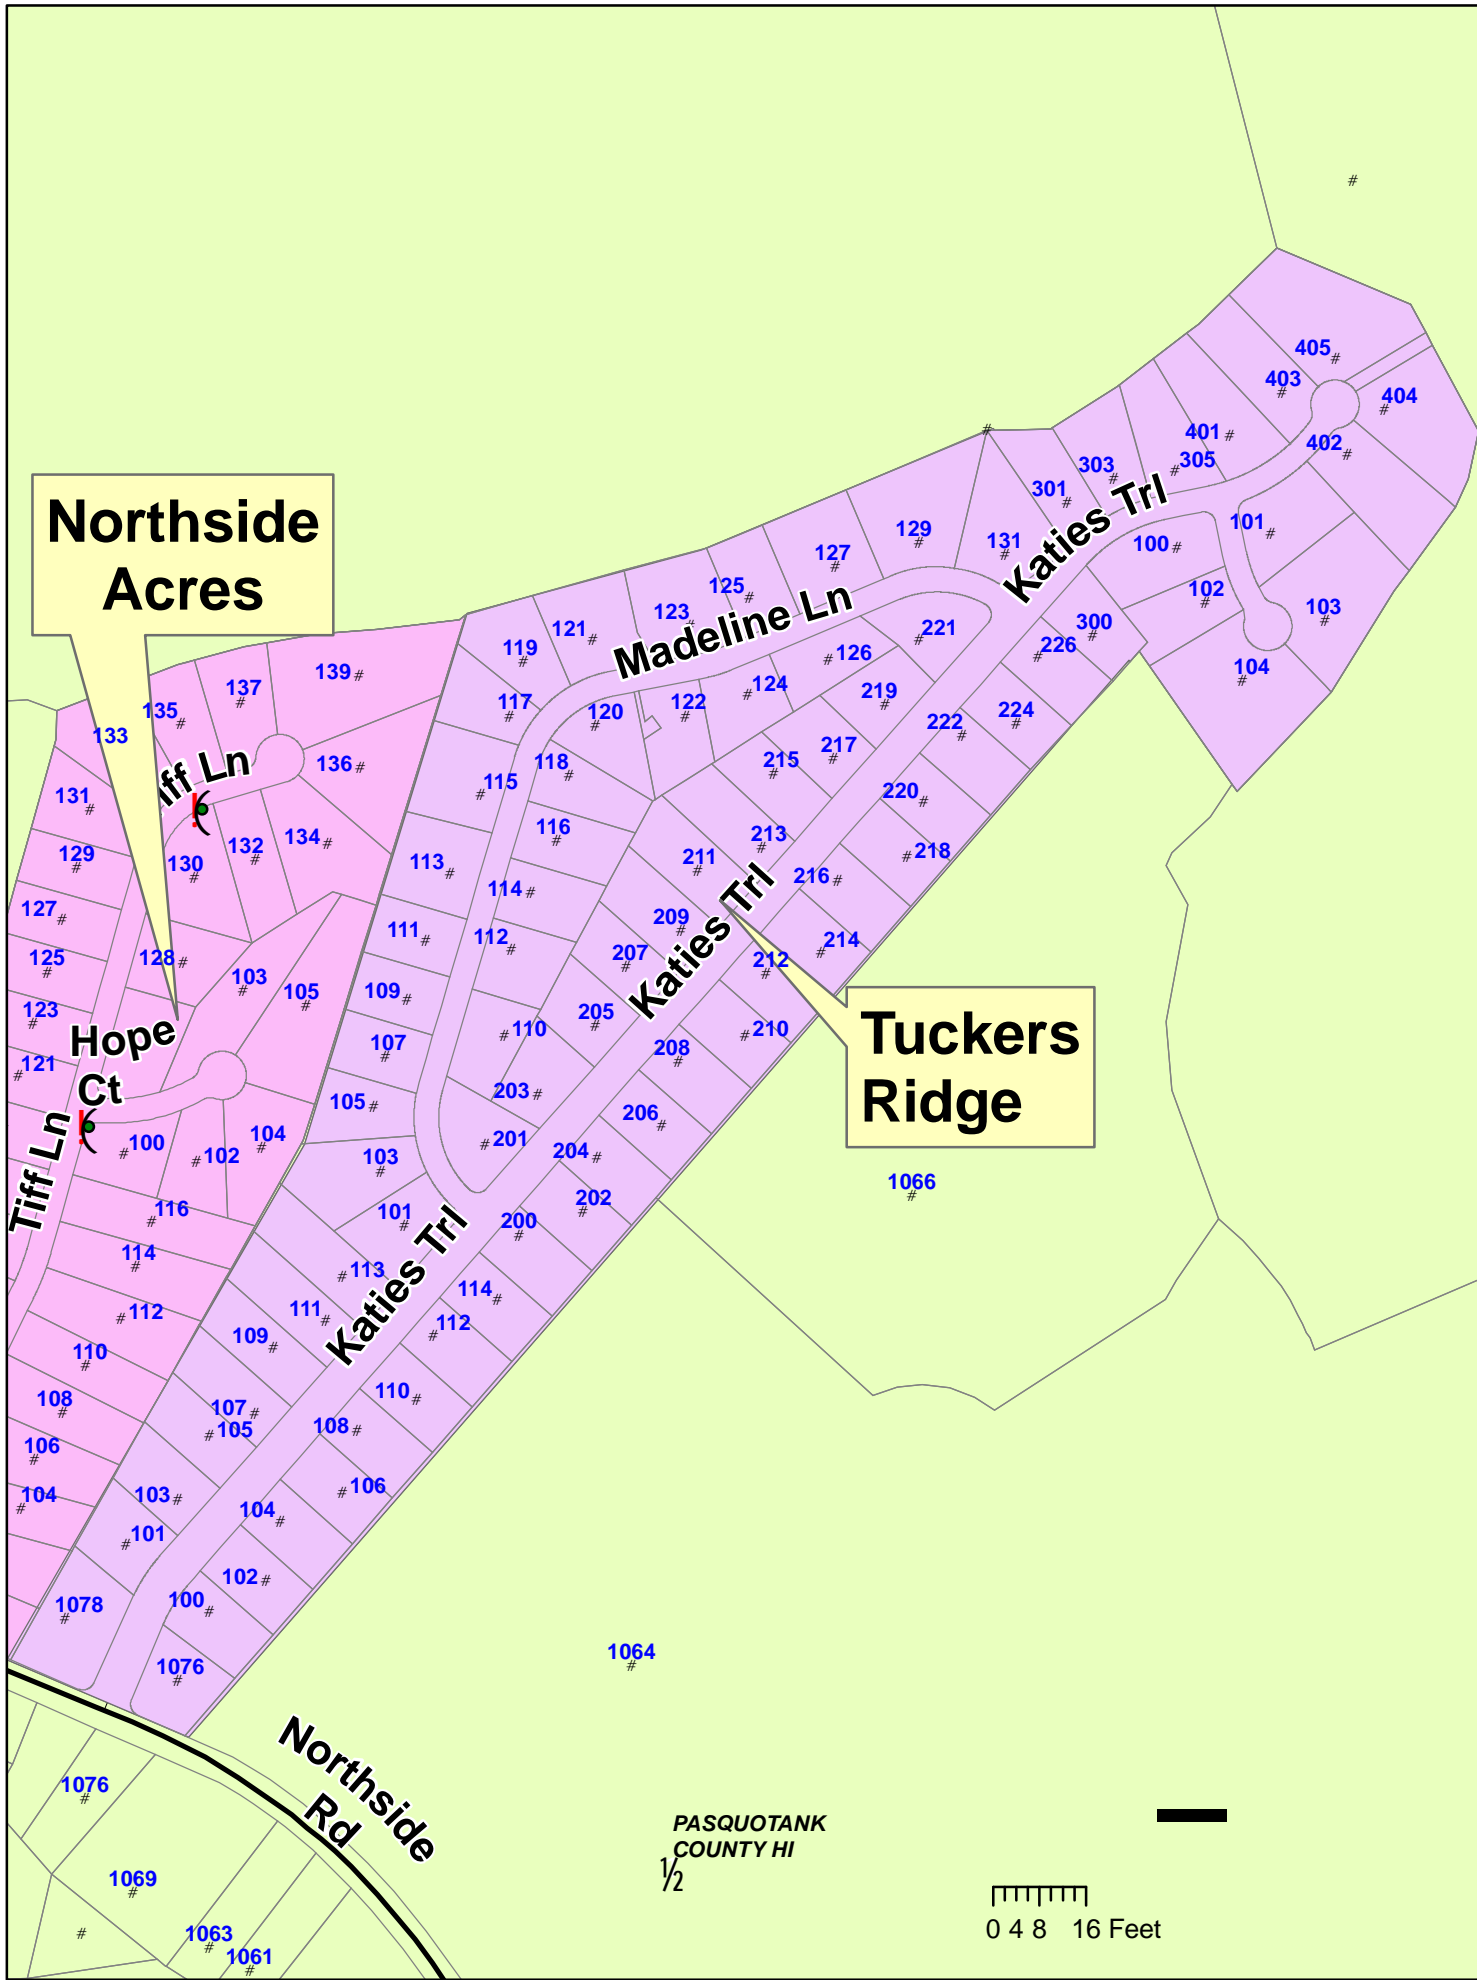

Northside Acres

Tuckers Ridge

PASQUOTANK
COUNTY HI
1/2

0 4 8 16 Feet