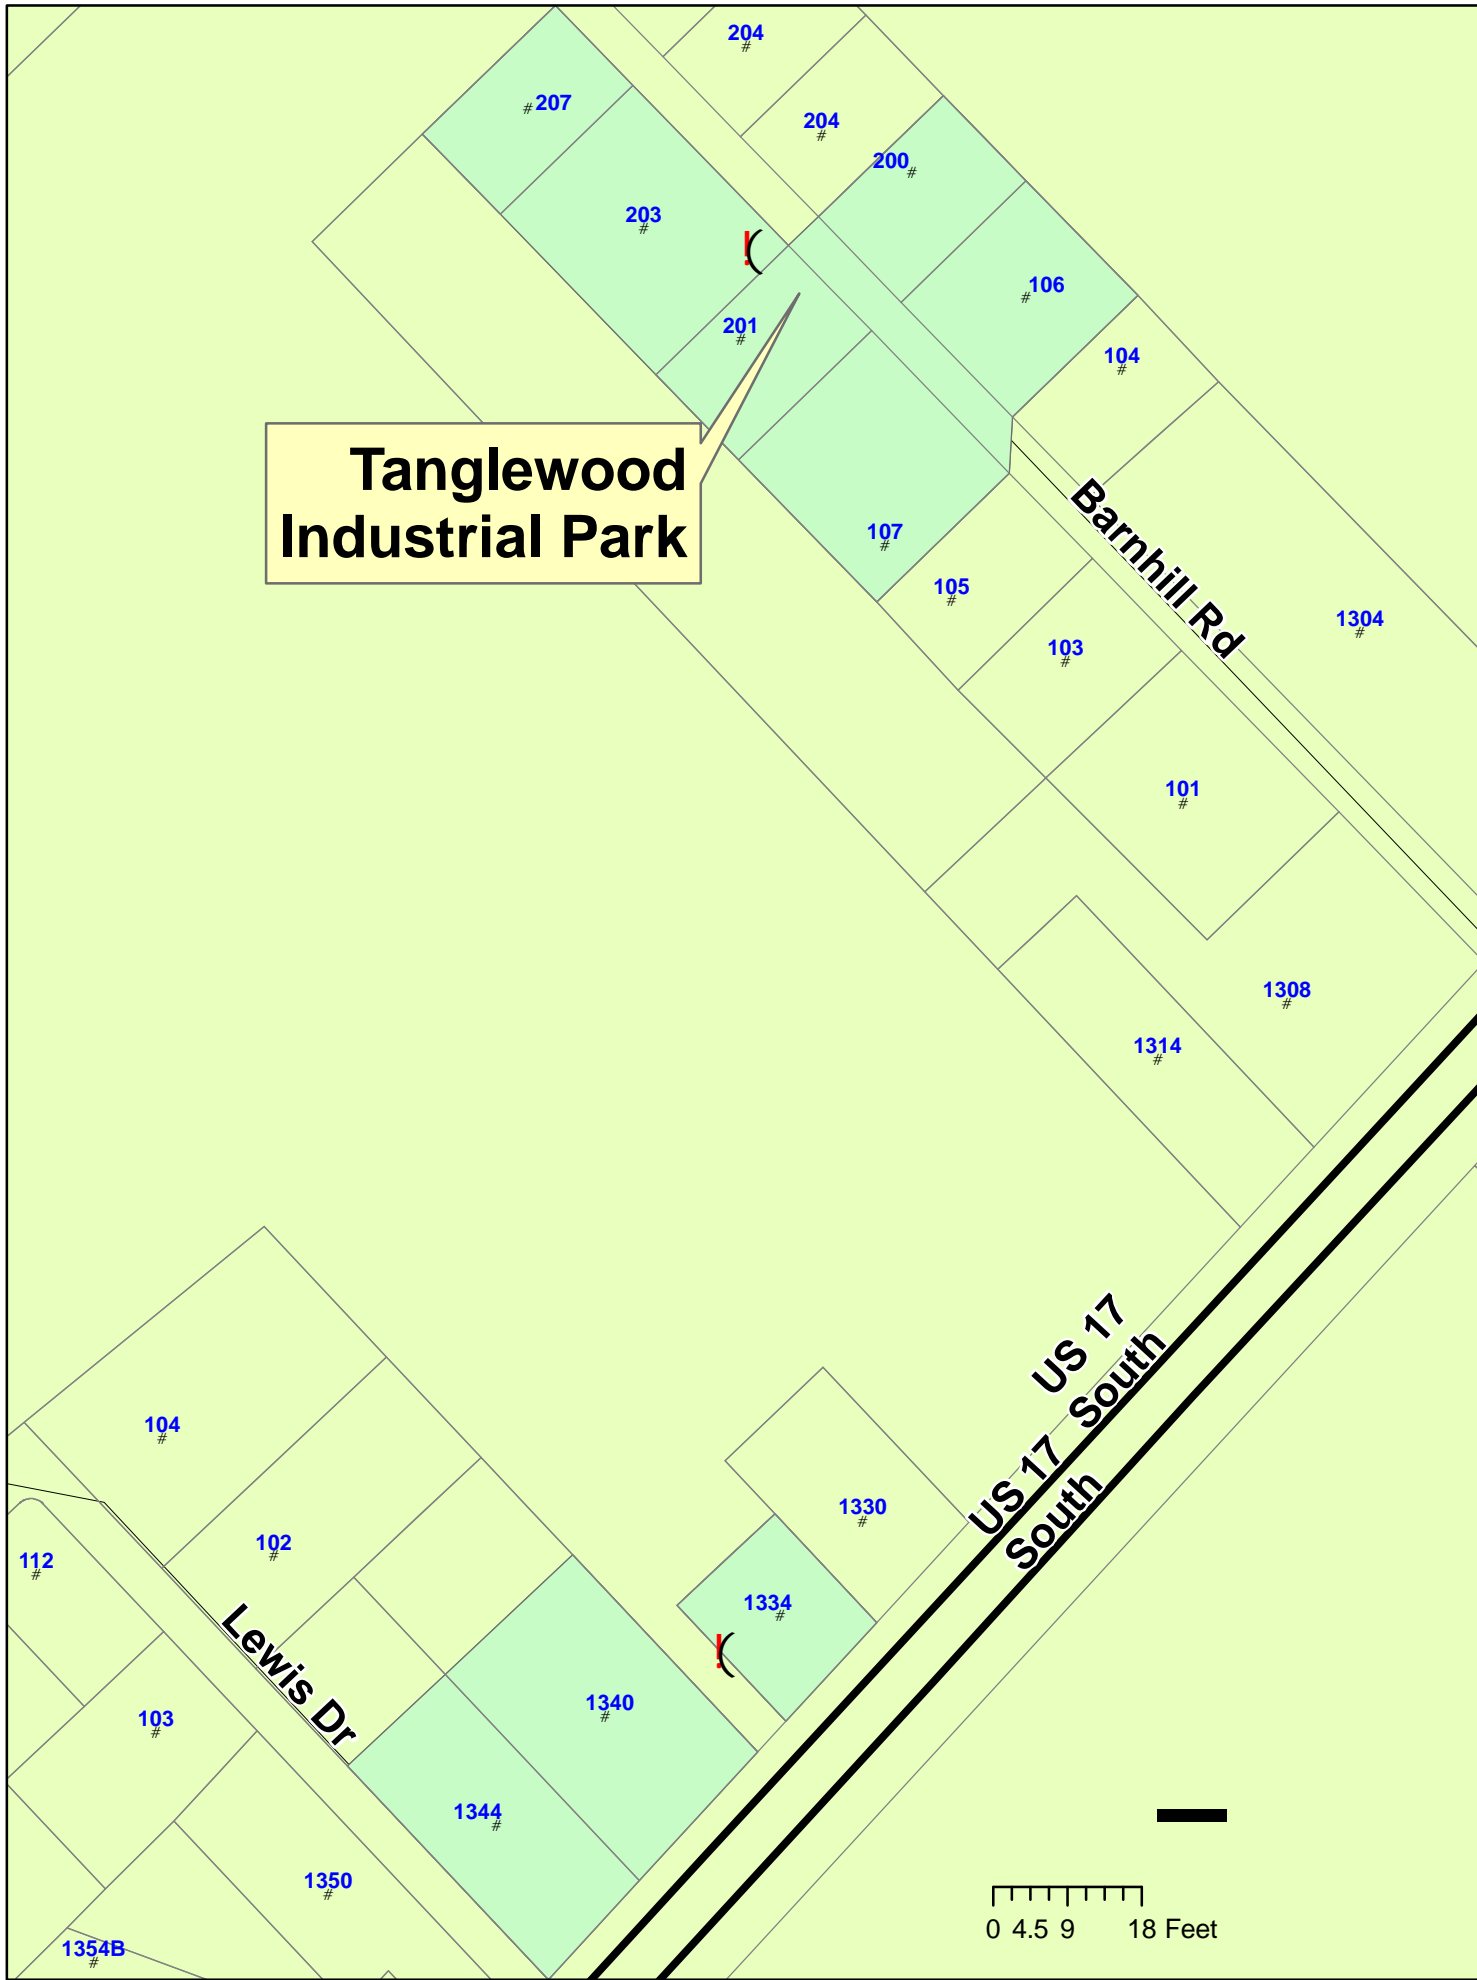

Tanglewood Industrial Park

0 4.5 9 18 Feet