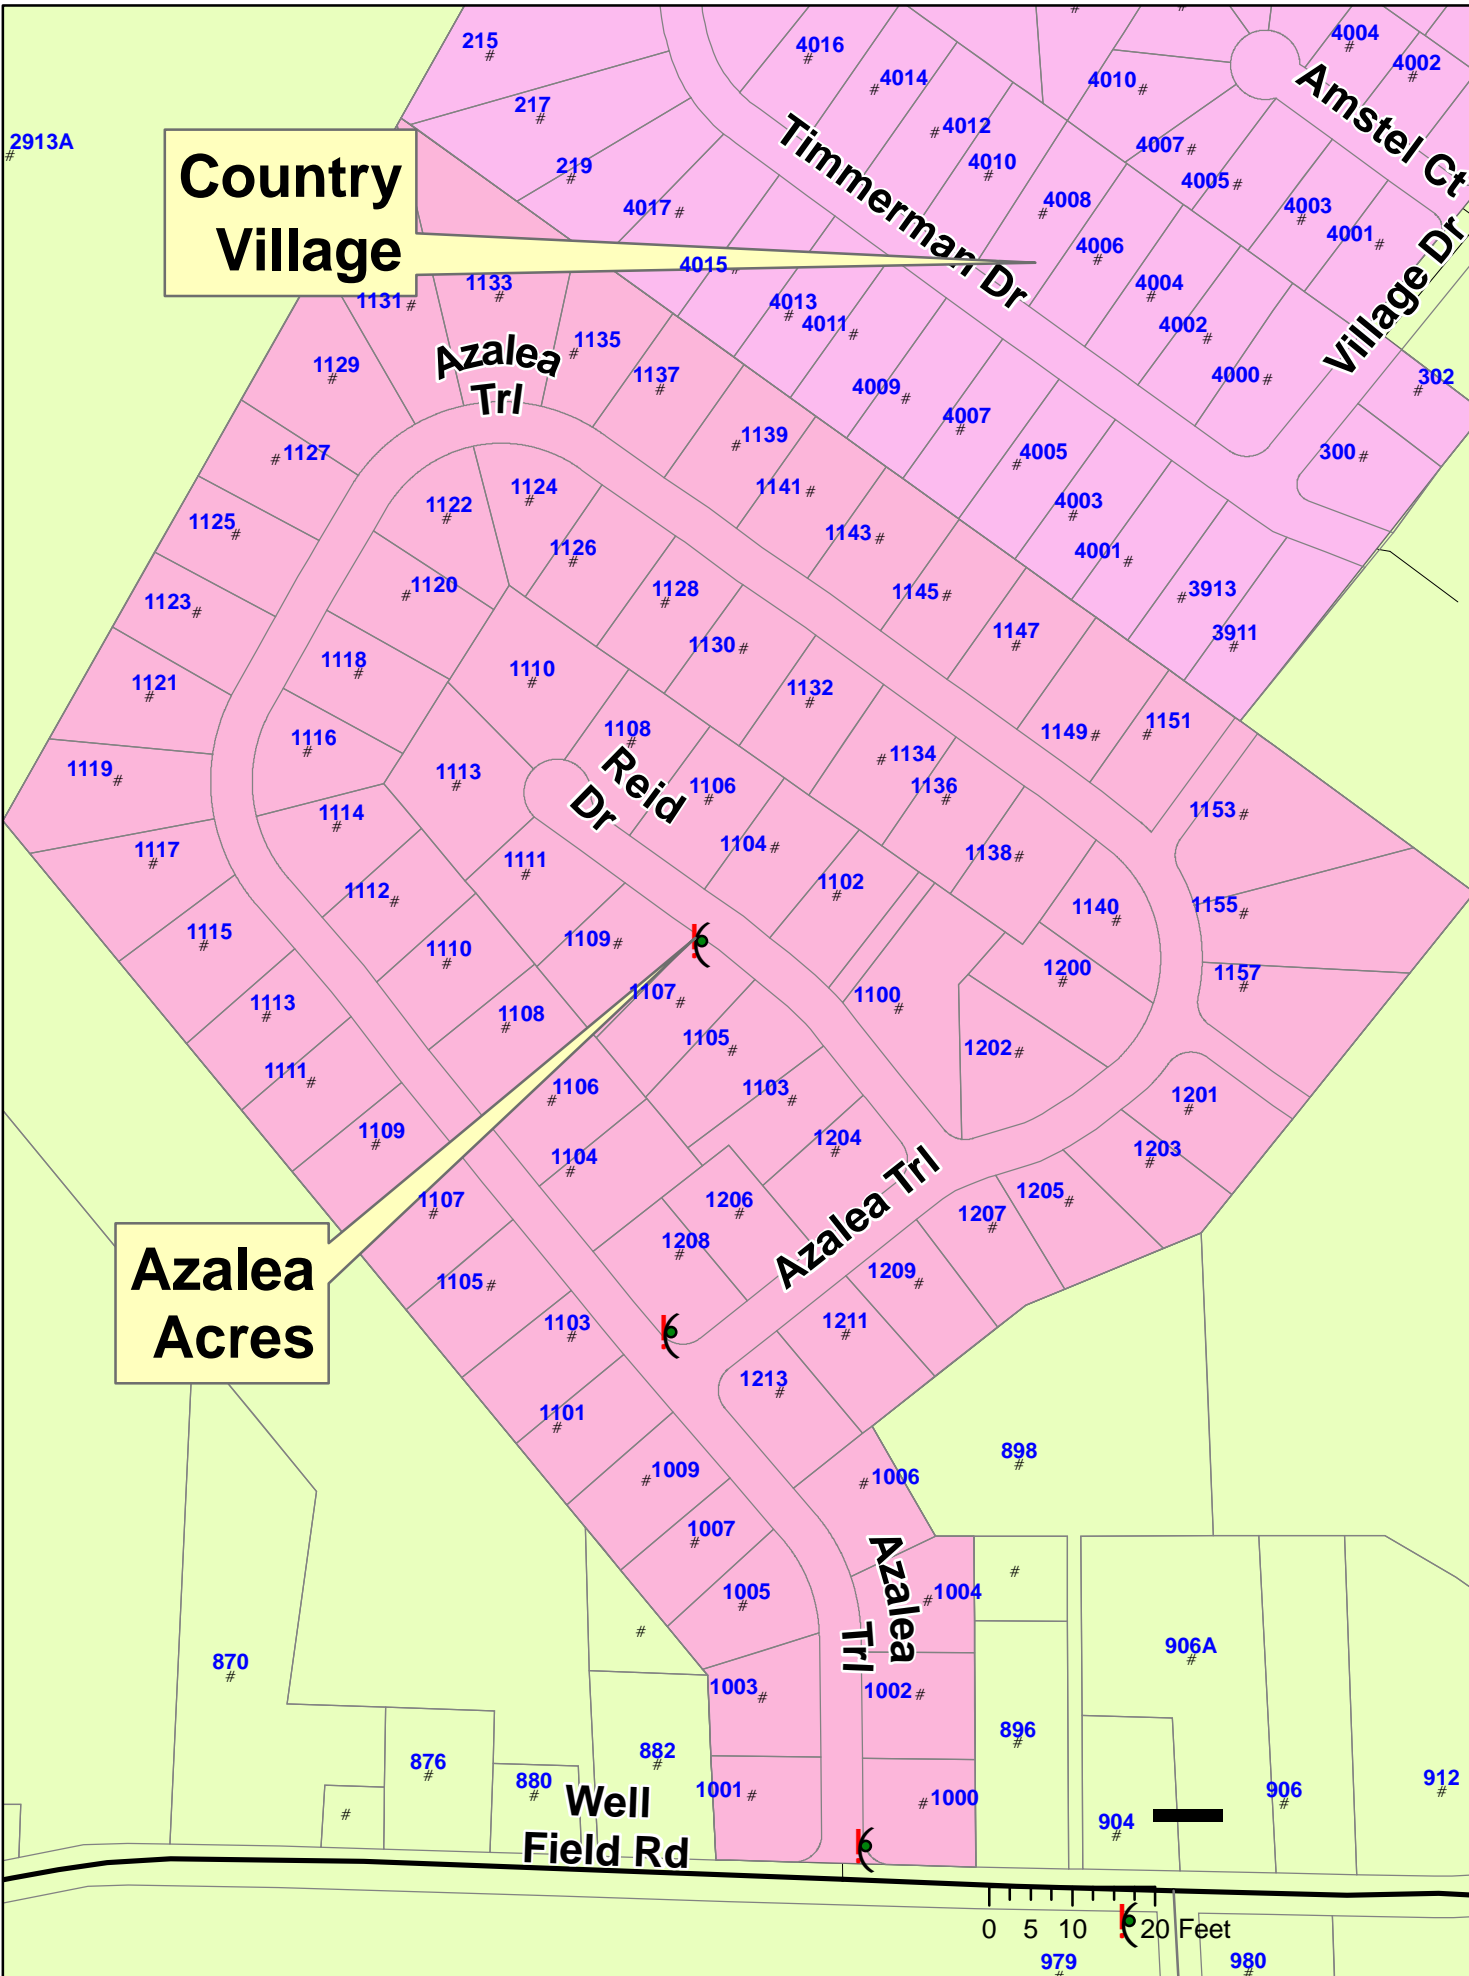

Country Village

Azalea Acres

0 5 10 20 Feet
 979 980