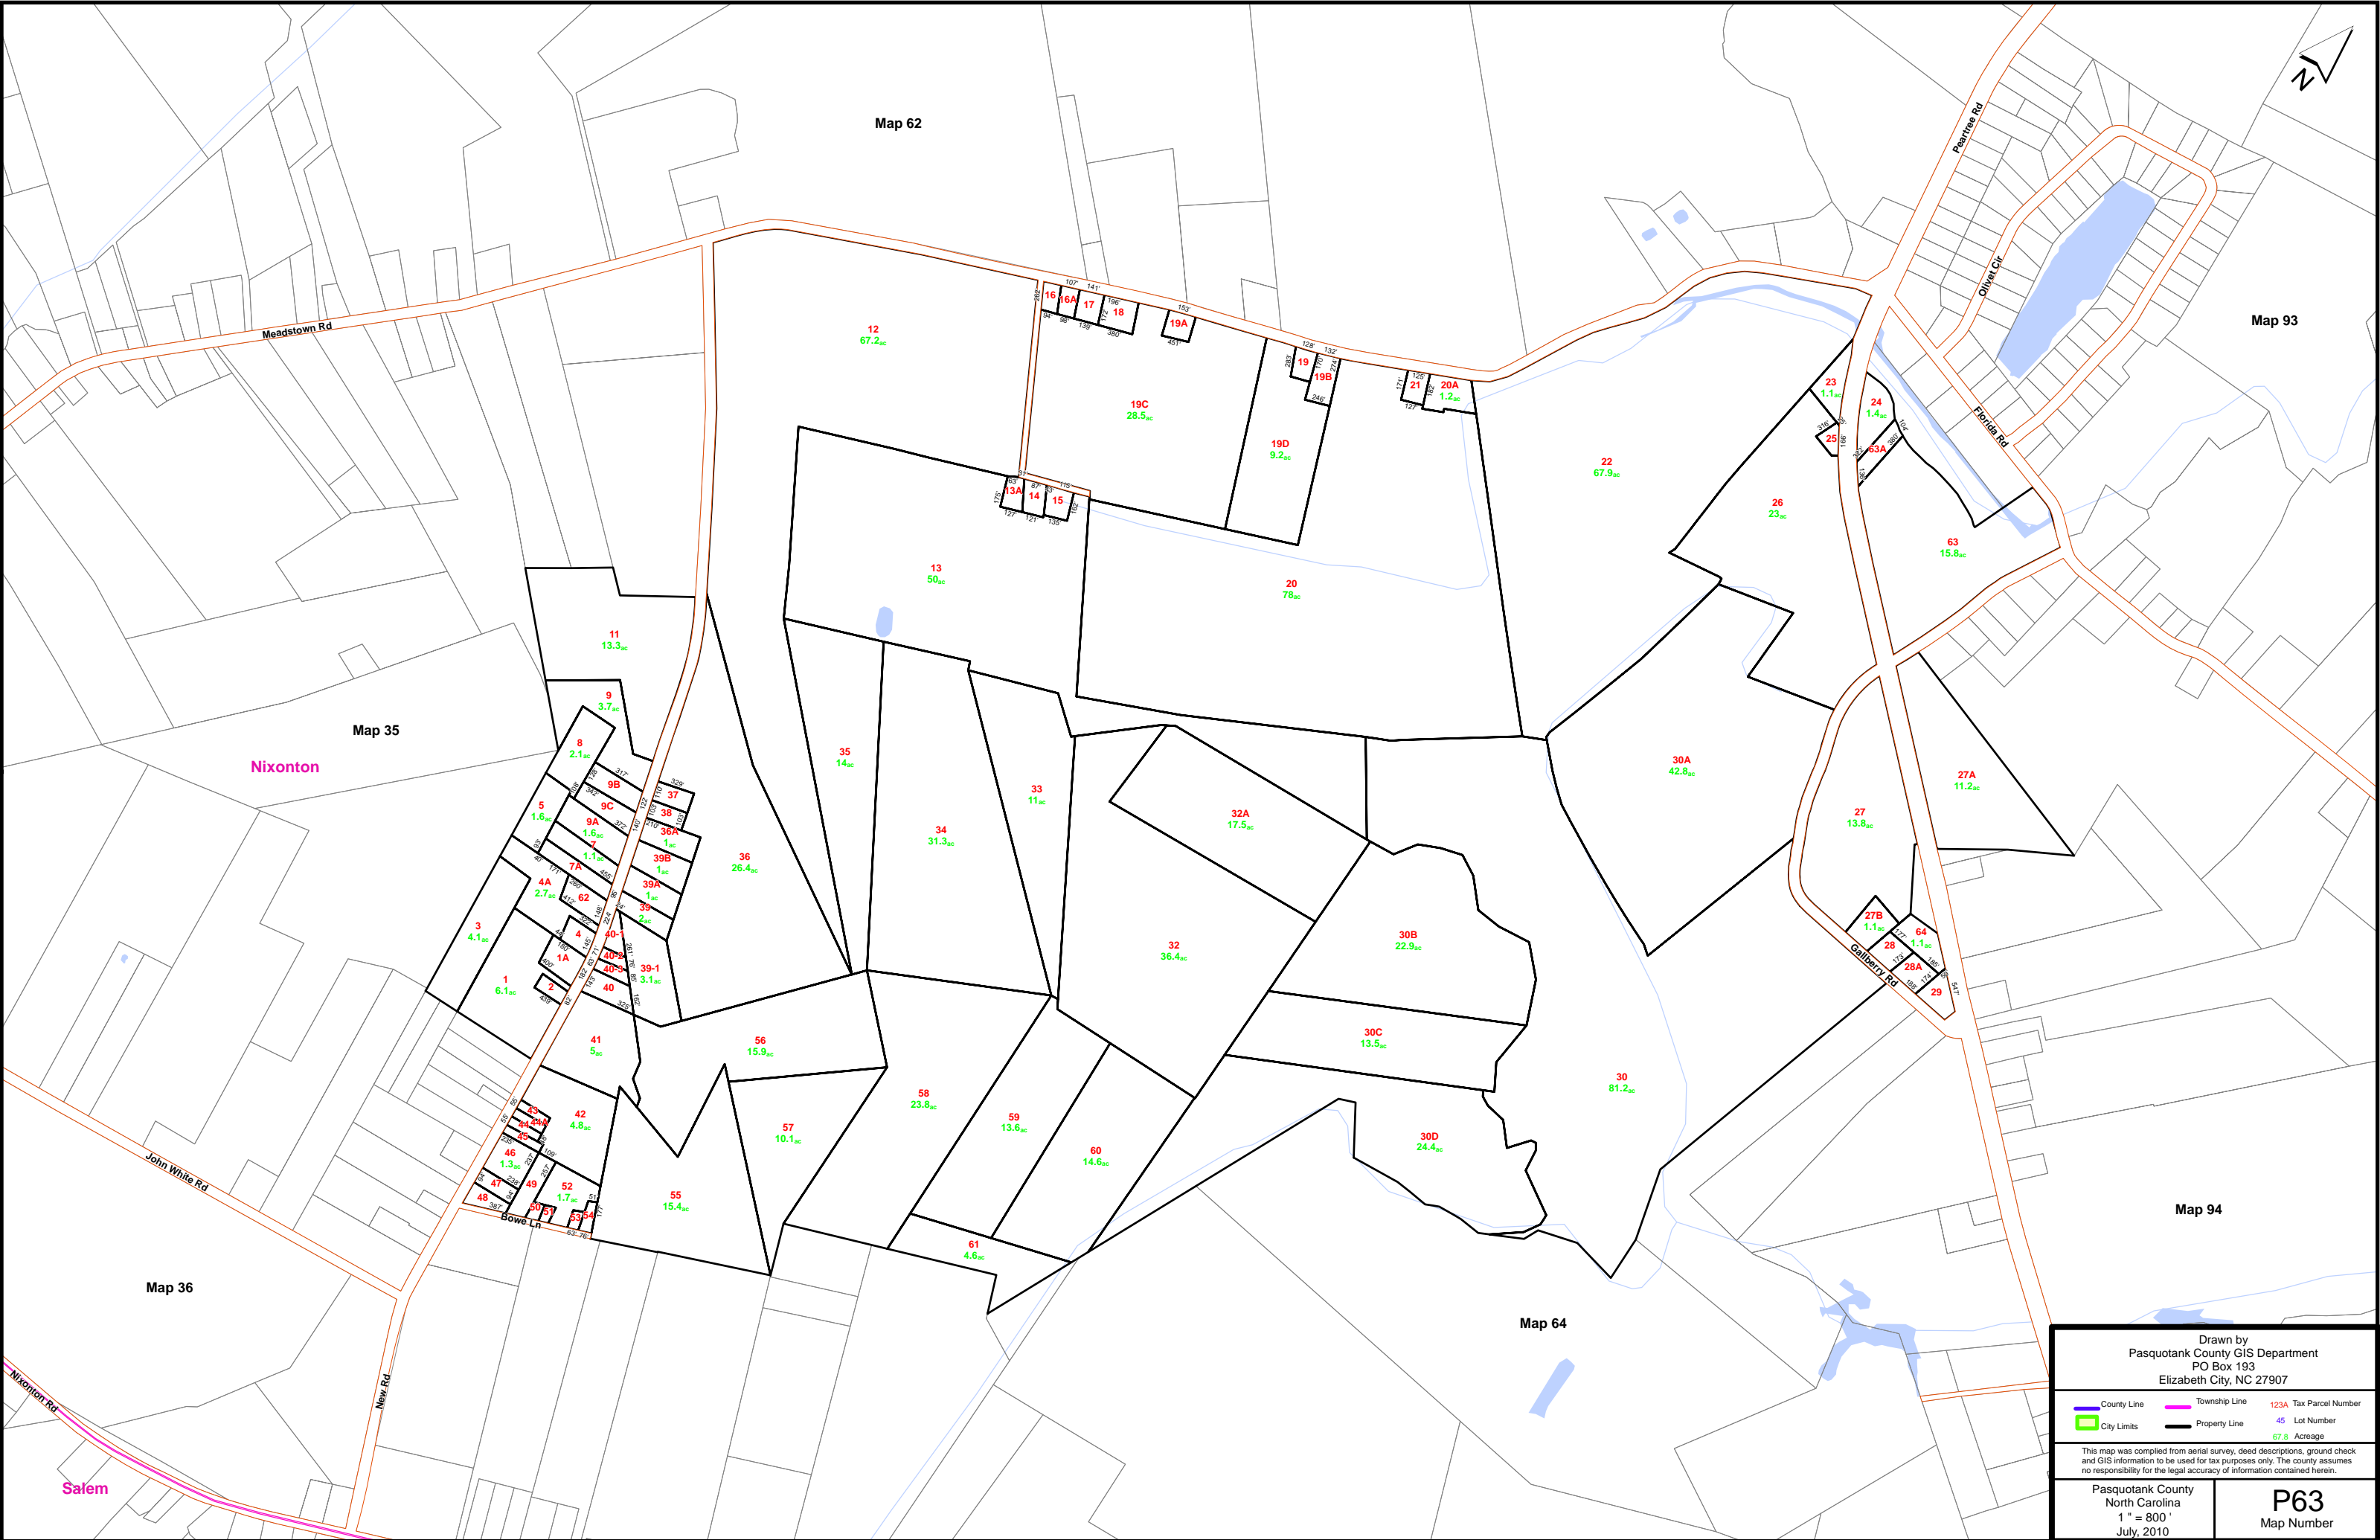

Map 62

Map 93

Meadstown Rd

Pearlree Rd

Olive Cir

Florida Rd

Galberry Rd

Map 35

Nixonton

Map 94

Map 36

John White Rd

Nixonton Rd

New Rd

Bowe Ln

Map 64

Salem

Drawn by
Pasquotank County GIS Department
PO Box 193
Elizabeth City, NC 27907

County Line	Township Line	123A Tax Parcel Number
City Limits	Property Line	45 Lot Number
		67.8 Acreage

This map was compiled from aerial survey, deed descriptions, ground check and GIS information to be used for tax purposes only. The county assumes no responsibility for the legal accuracy of information contained herein.

Pasquotank County North Carolina 1" = 800' July, 2010	P63 Map Number
--	--------------------------