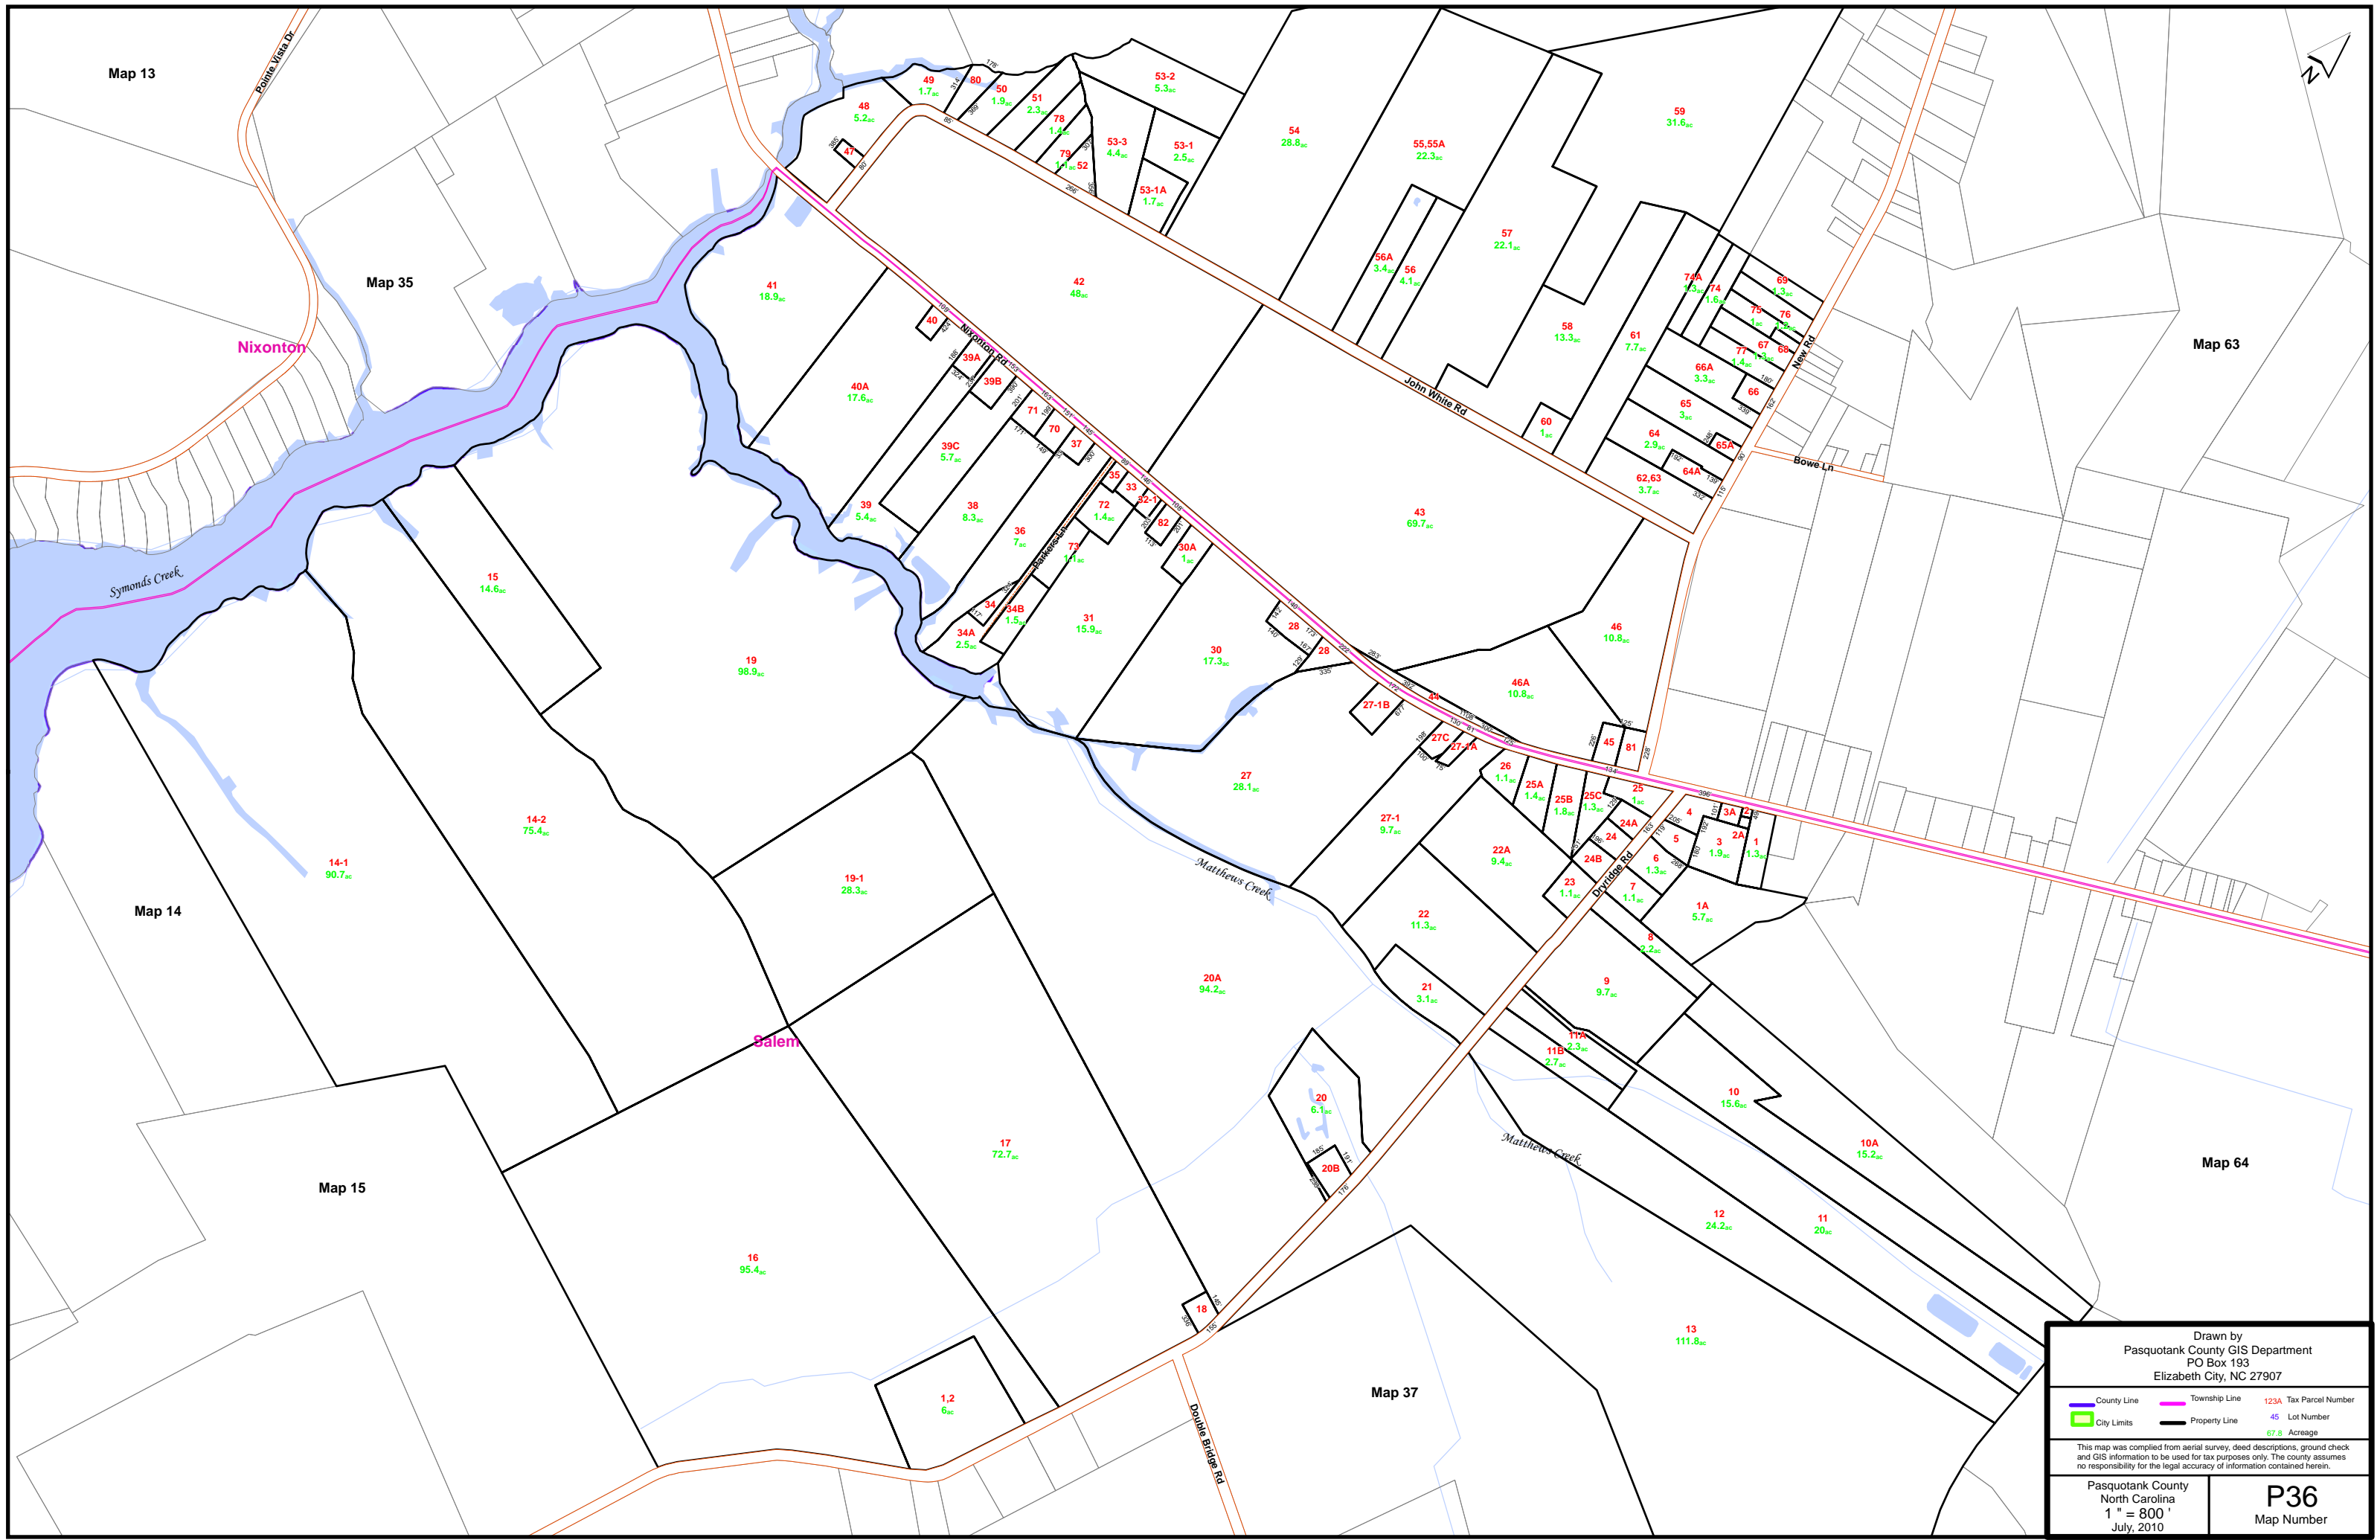

Map 13

Map 35

Map 63

Nixonton

Symonds Creek

Map 14

Salem

Map 15

Map 64

Map 37

Drawn by
Pasquotank County GIS Department
PO Box 193
Elizabeth City, NC 27907

County Line	Township Line	123A Tax Parcel Number
City Limits	Property Line	45 Lot Number
		67.8 Acreage

This map was compiled from aerial survey, deed descriptions, ground check and GIS information to be used for tax purposes only. The county assumes no responsibility for the legal accuracy of information contained herein.

Pasquotank County North Carolina 1" = 800' July, 2010	P36 Map Number
--	--------------------------