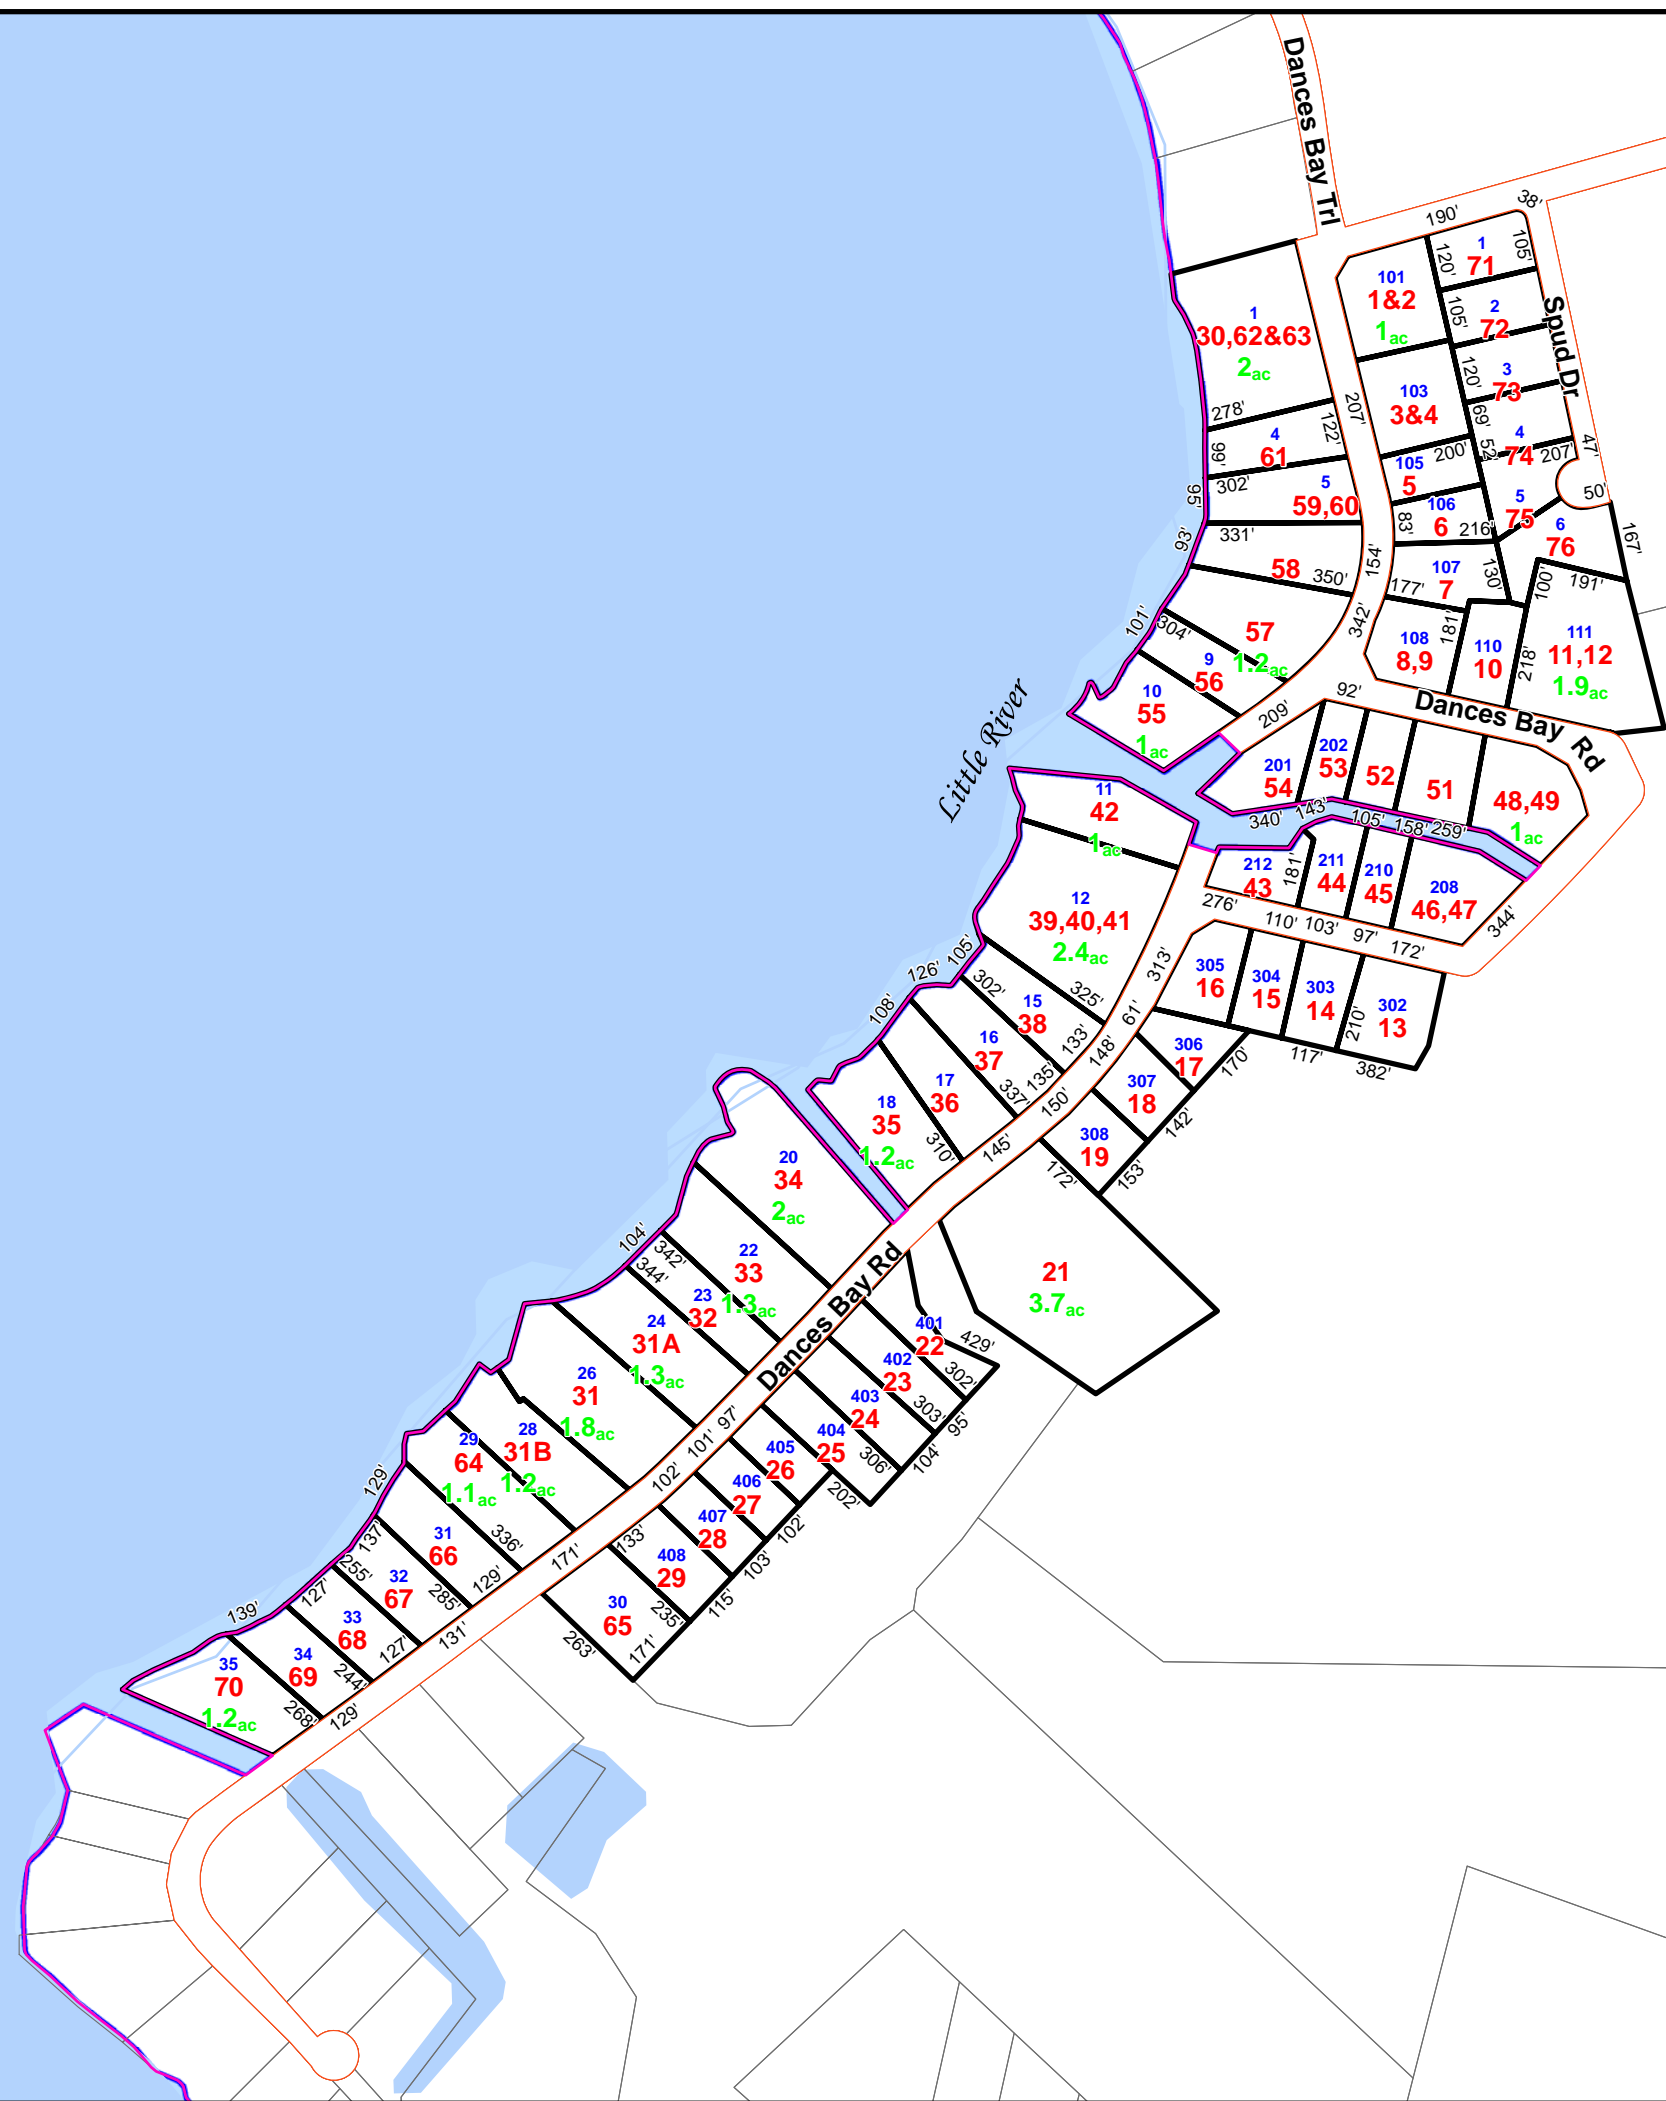

Map 13

Nixonton

Map 14

Drawn by
Pasquotank County GIS Department
PO Box 193
Elizabeth City, NC 27907

County Line	Township Line	123A Tax Parcel Number
City Limits	Property Line	45 Lot Number
		67.8 Acreage

This map was compiled from aerial survey, deed descriptions, ground check and GIS information to be used for tax purposes only. The county assumes no responsibility for the legal accuracy of information contained herein.

Pasquotank County North Carolina 1" equals 400' February, 2009	P13A Map Number
---	---------------------------