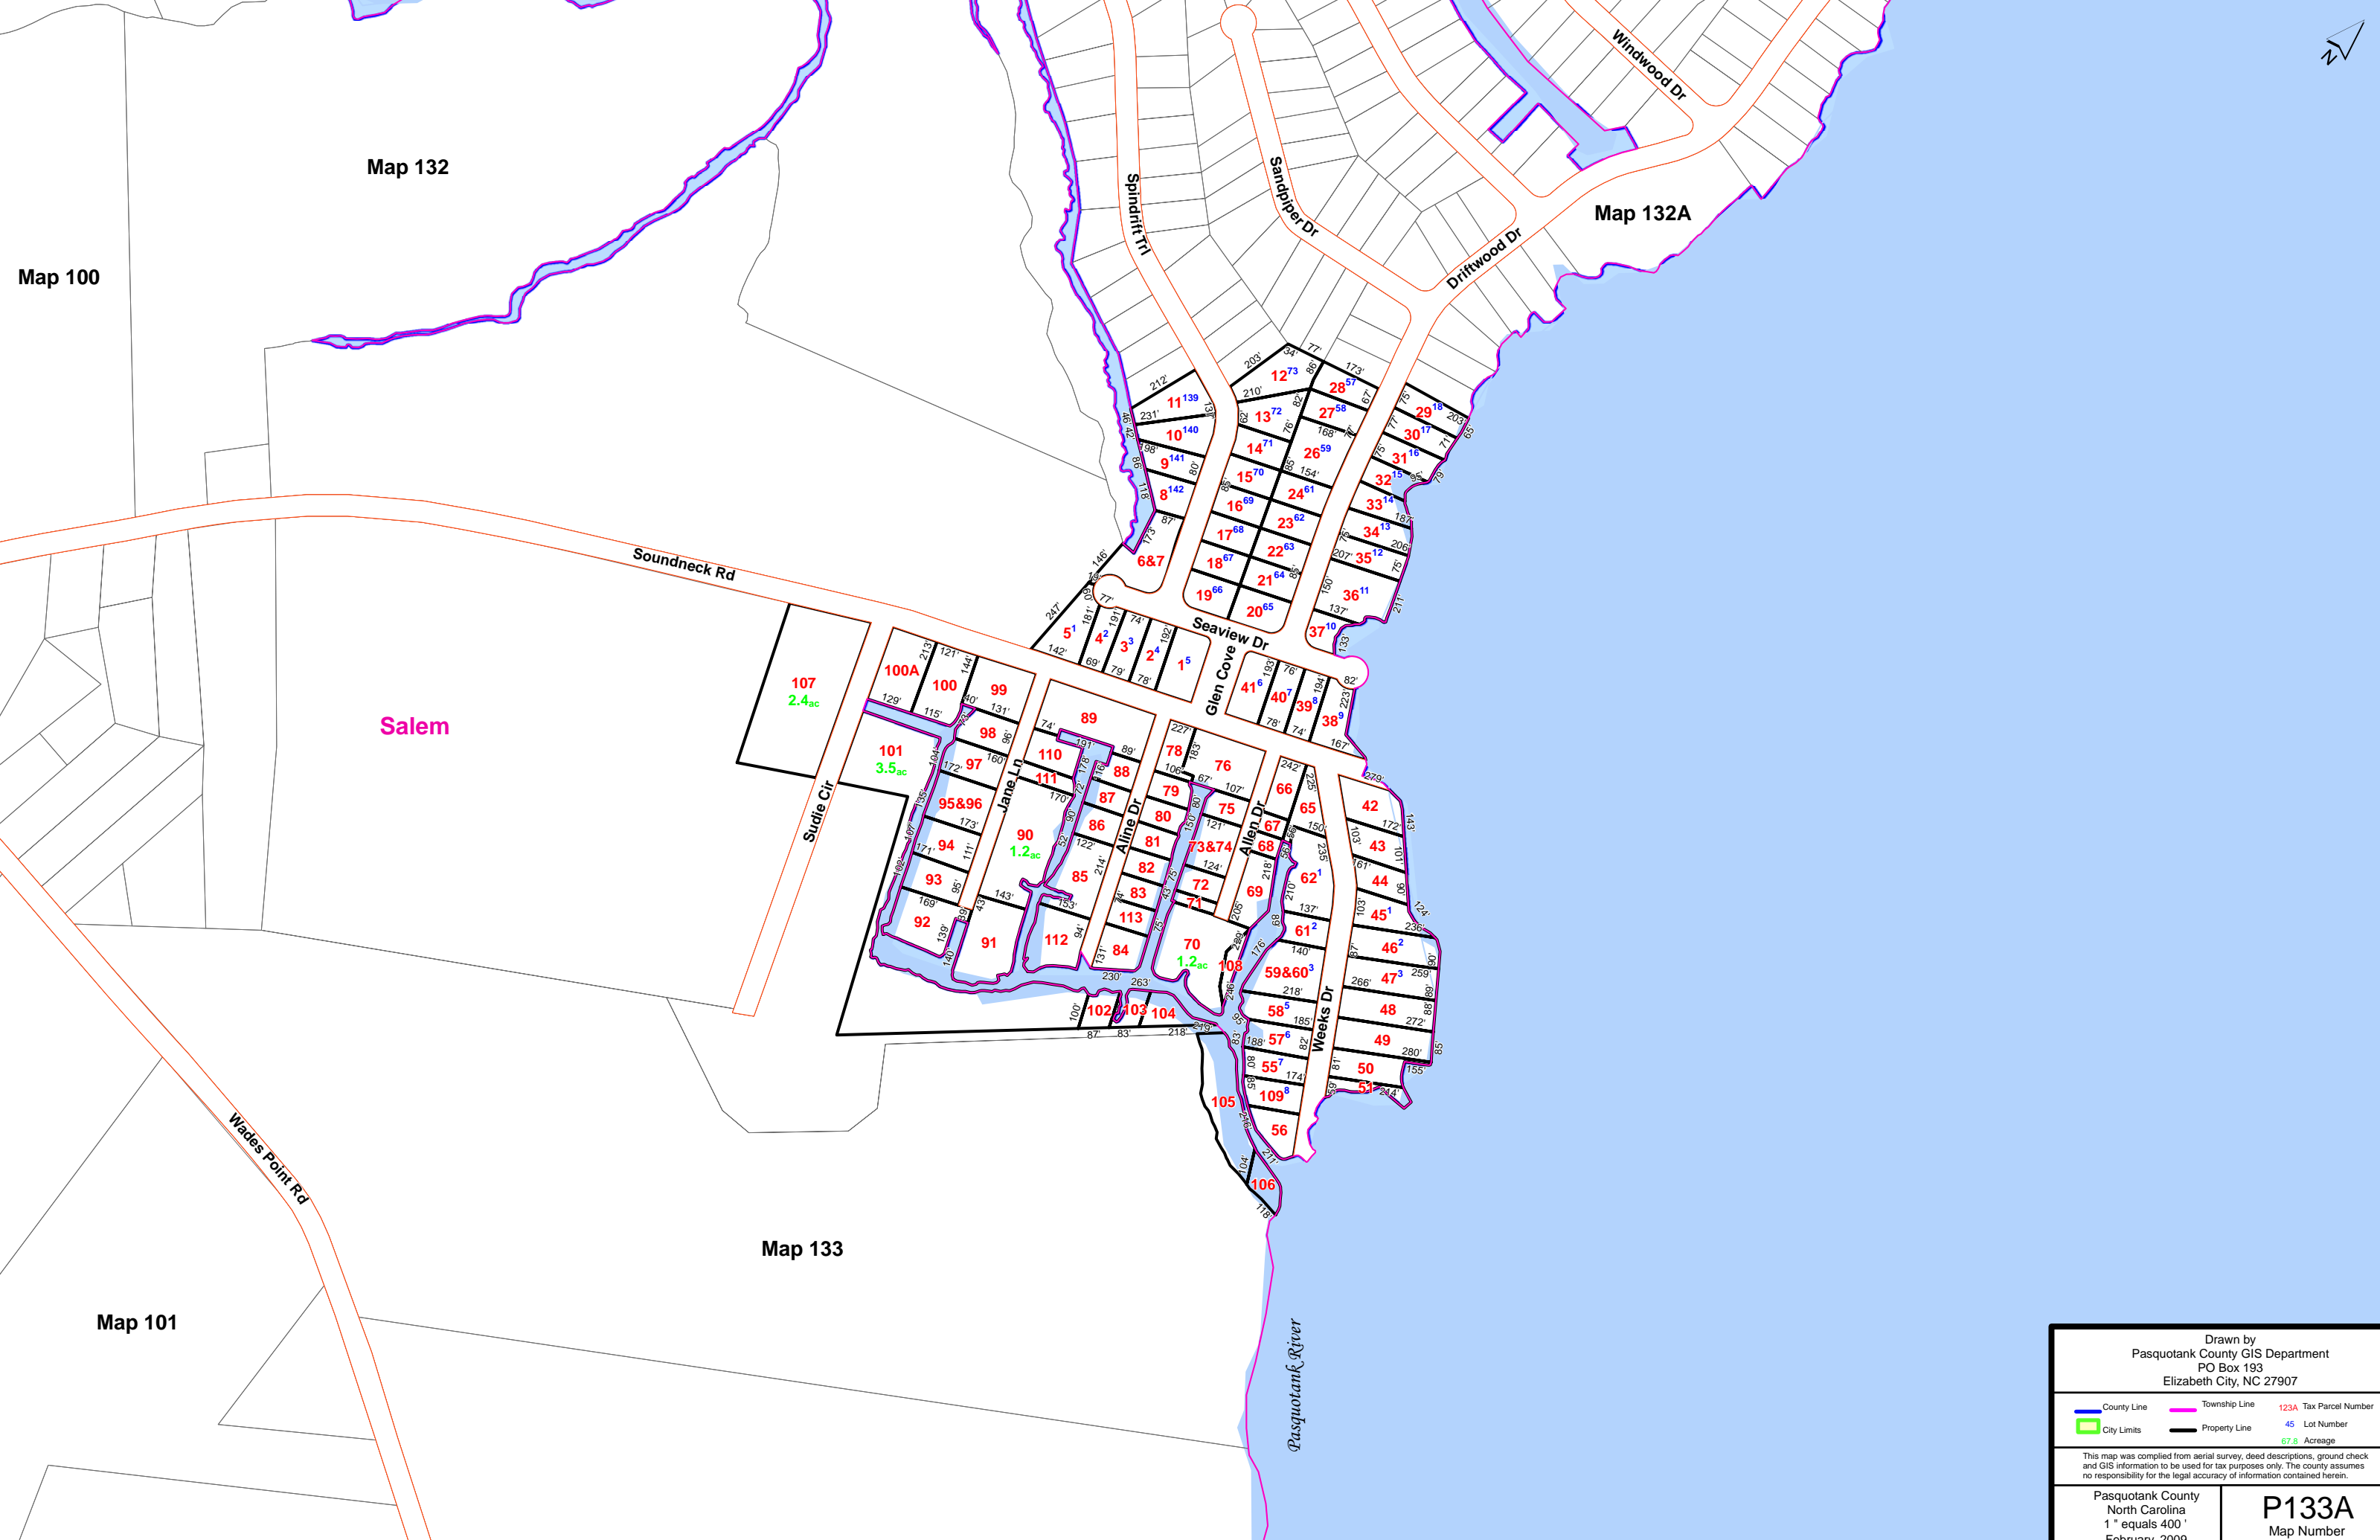

Map 100

Map 132

Map 132A

Salem

Map 133

Map 101

Drawn by
Pasquotank County GIS Department
PO Box 193
Elizabeth City, NC 27907

County Line	Township Line	123A Tax Parcel Number
City Limits	Property Line	45 Lot Number
		67.8 Acreage

This map was compiled from aerial survey, deed descriptions, ground check and GIS information to be used for tax purposes only. The county assumes no responsibility for the legal accuracy of information contained herein.

Pasquotank County North Carolina 1" equals 400' February, 2009	P133A Map Number
---	----------------------------