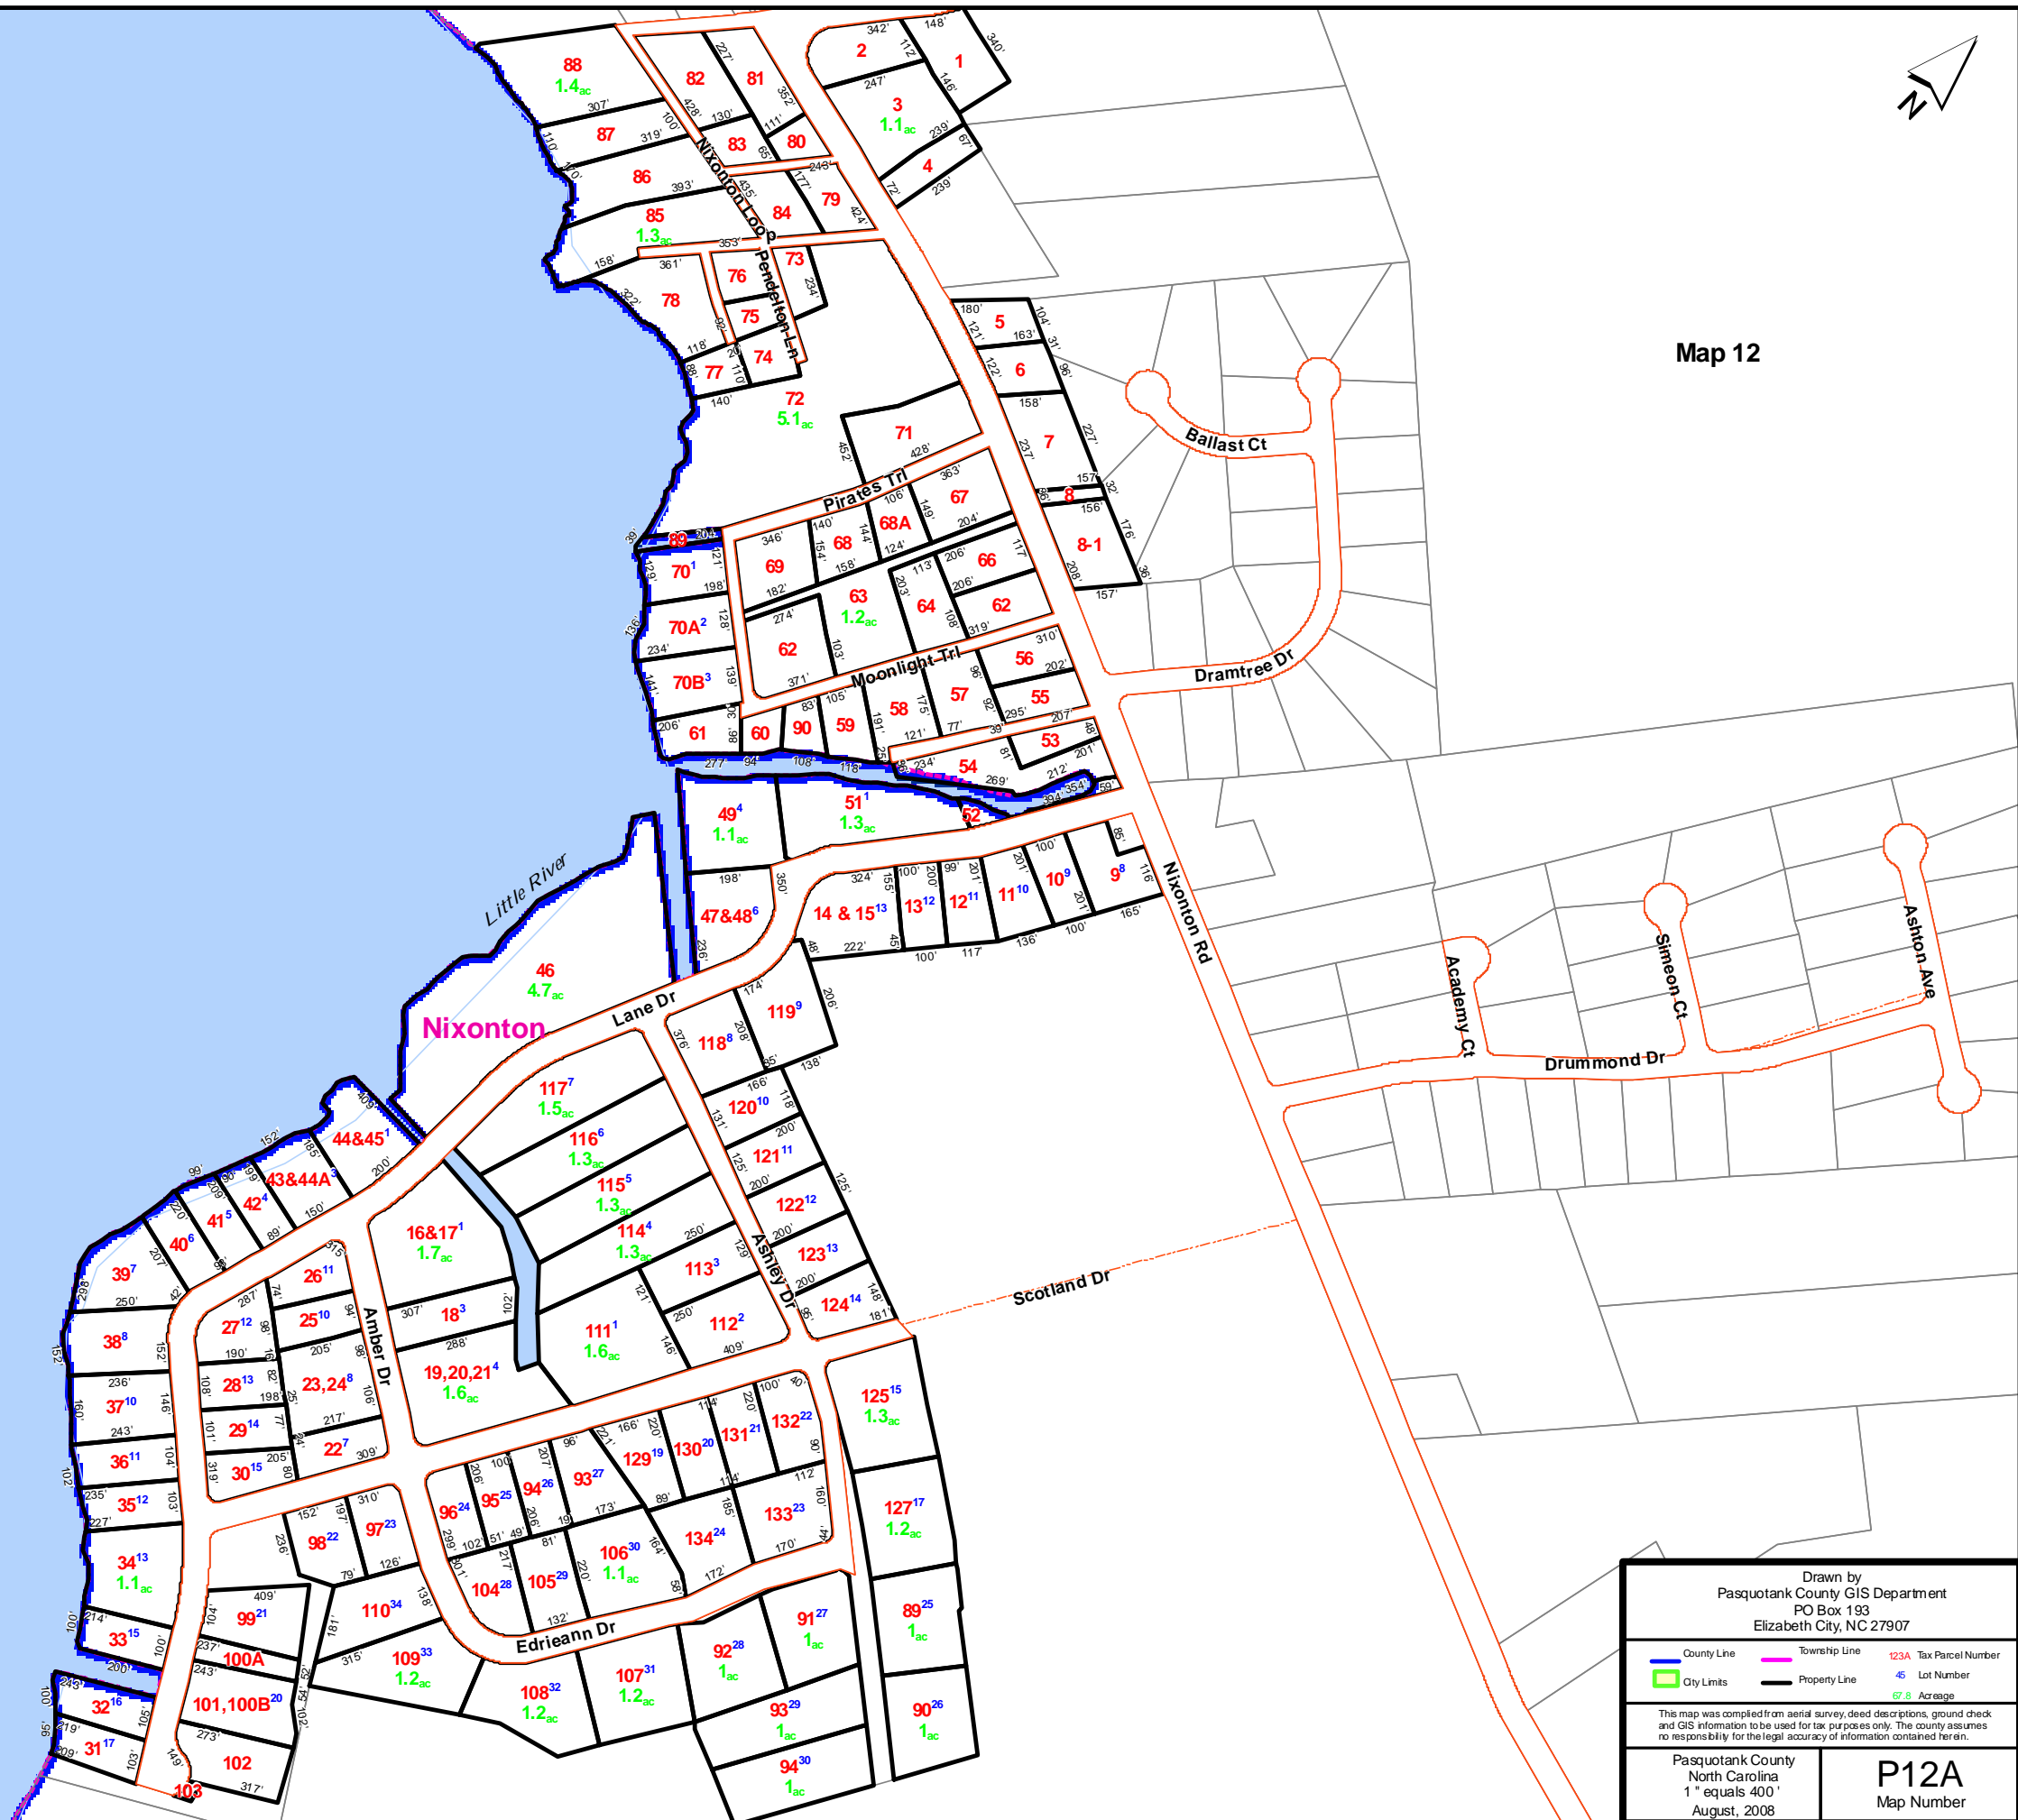

Perquimans County

Map 12

Drawn by
Pasquotank County GIS Department
PO Box 193
Elizabeth City, NC 27907

County Line	Township Line	T23A Tax Parcel Number
City Limits	Property Line	45 Lot Number
		67.8 Acreage

This map was compiled from aerial survey, deed descriptions, ground check and GIS information to be used for tax purposes only. The county assumes no responsibility for the legal accuracy of information contained herein.

Pasquotank County North Carolina 1" equals 400' August, 2008	P12A Map Number
---	---------------------------