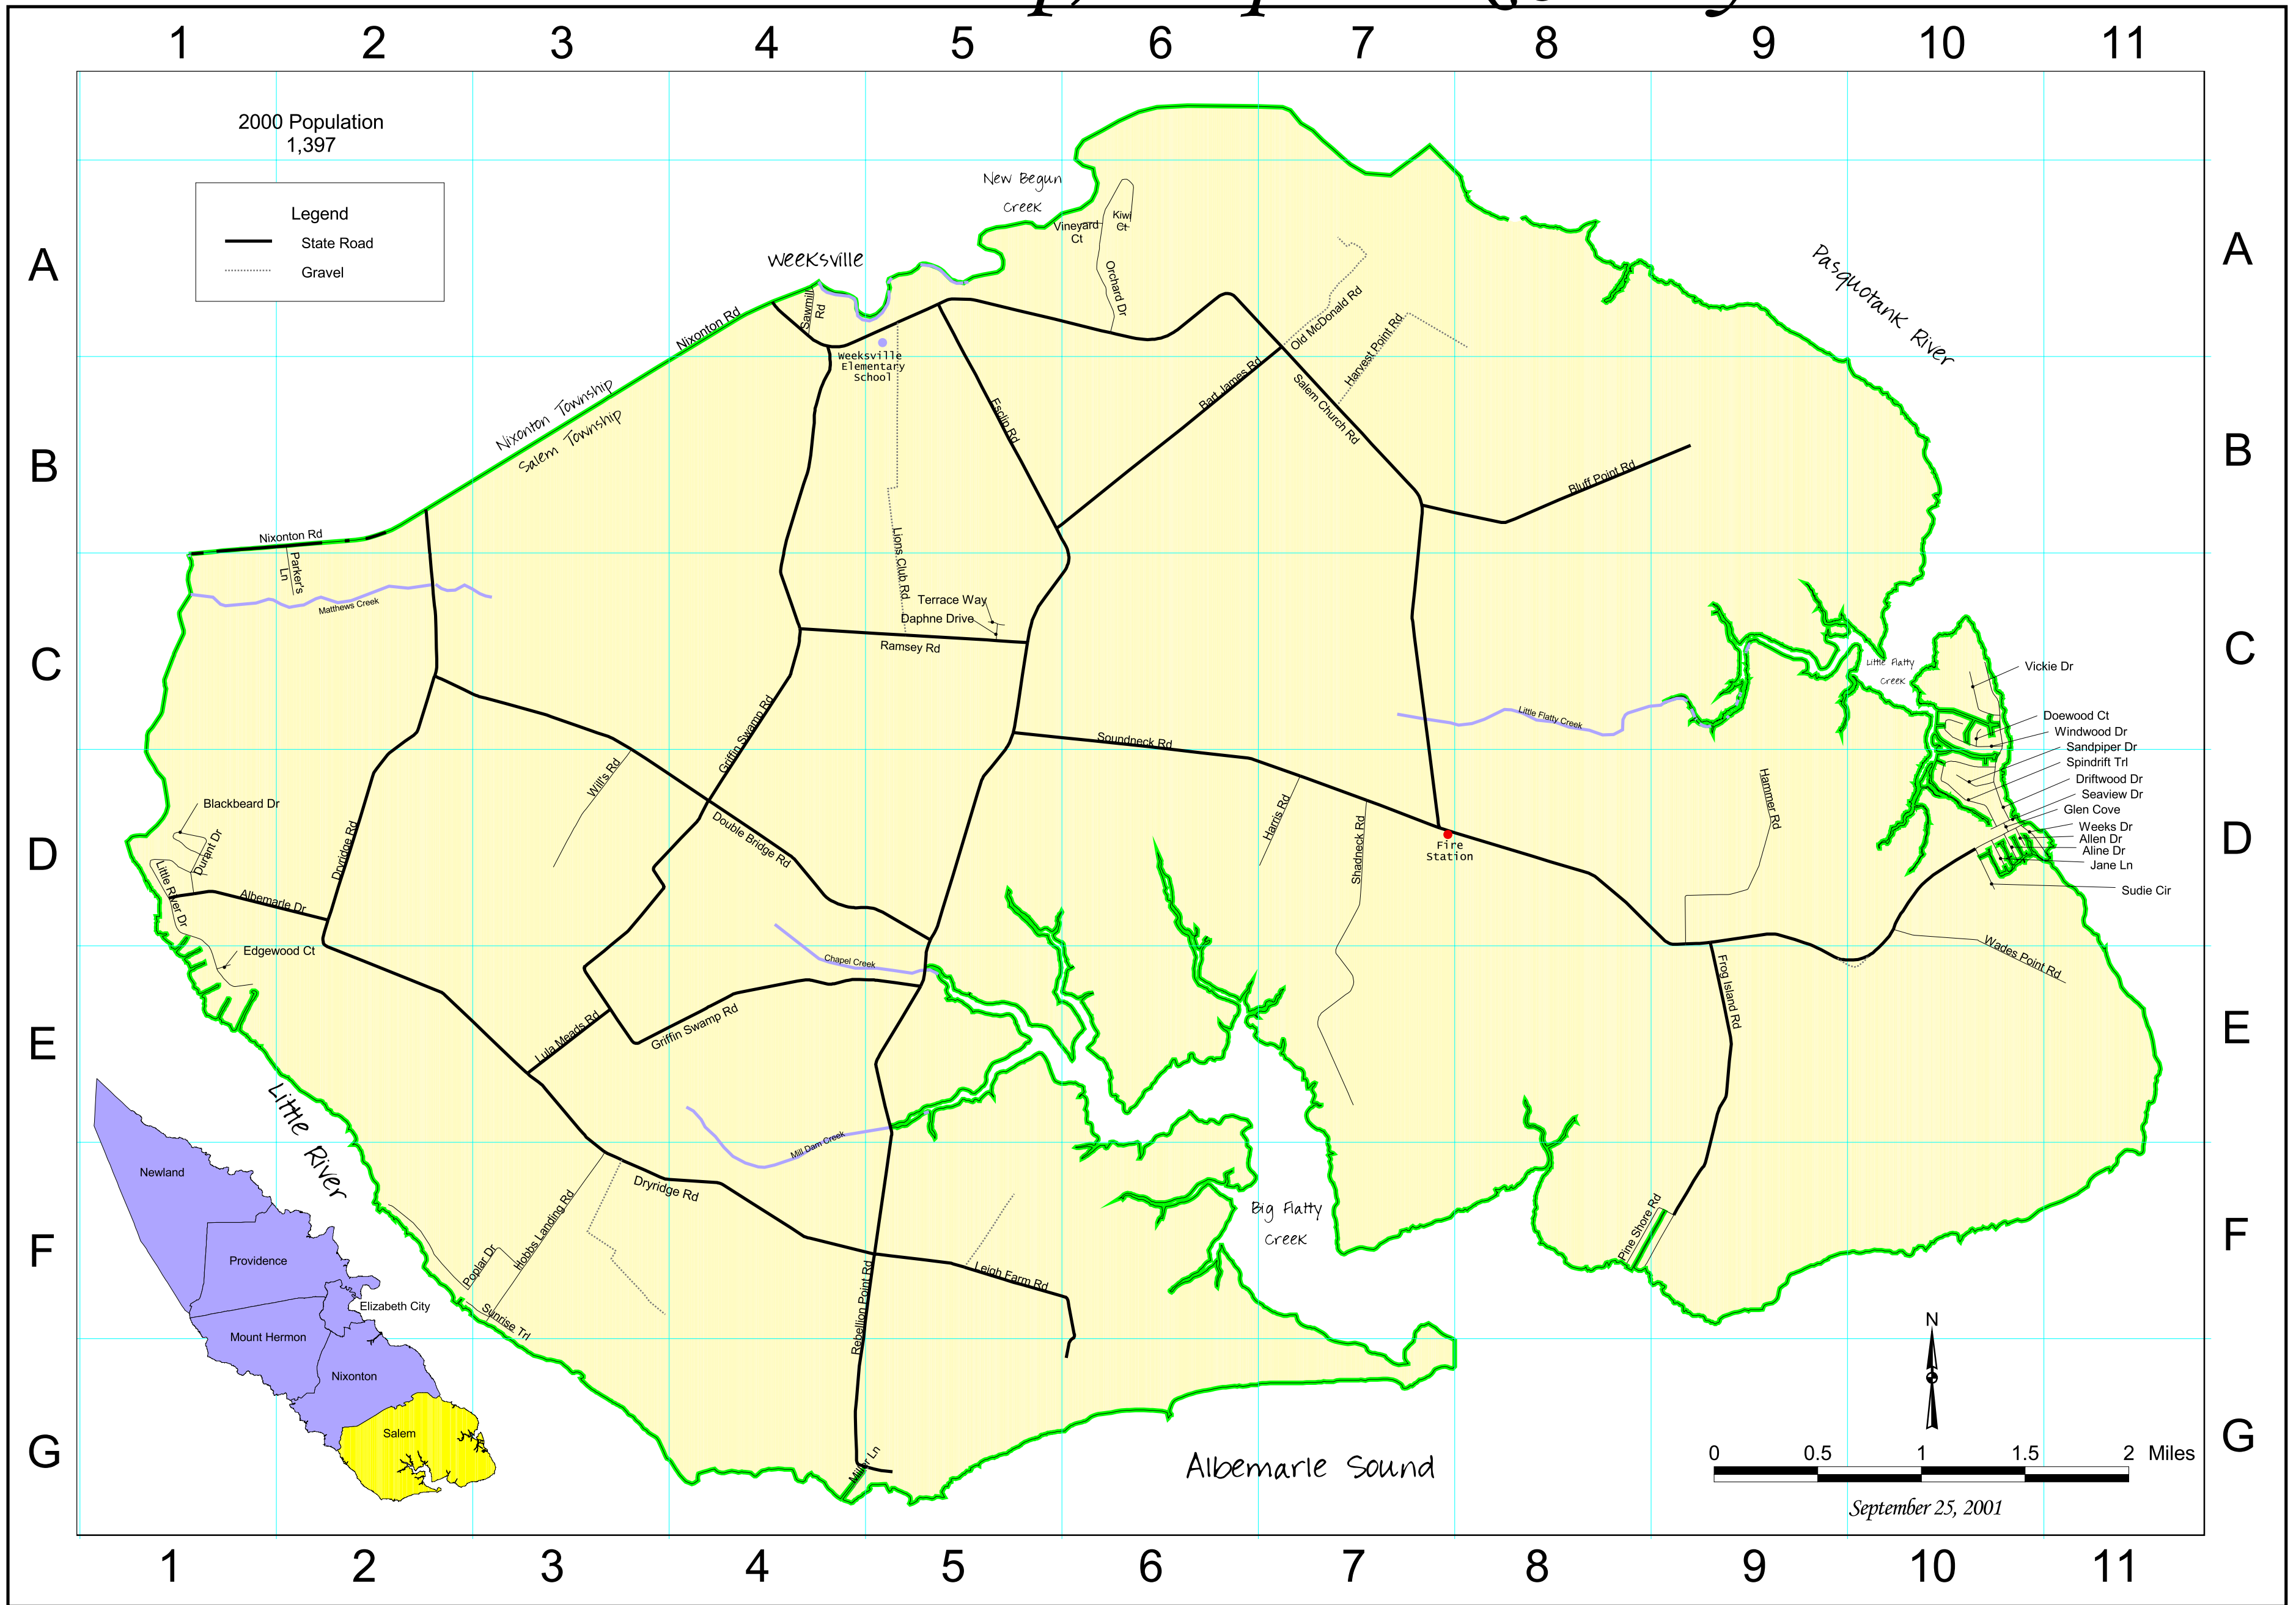

Salem Township, Pasquotank County

Albemarle Dr.....D1-D2	Doewood Ct.....C10	Esclip Rd.....A5-F5	Harvest Point Rd....A7-B7	Little River Dr.....D1-E1	Parker's Ln.....C2	Sandpiper Dr.....D10	Sudie Cir.....D10	Will's Rd.....D3
Aline Dr.....D10	Double Bridge Rd...C2-D5	Frog Island Rd.....E9-F9	Hobbs Landing Rd.....F3	Lula Meads Rd.....E3	Pine Shore Rd.....F8	Sawmill Rd.....A4	Sunrise Tr.....F3	Windwood Dr.....C10
Allen Dr.....D10	Driftwood Dr.....D10	Glen Cove.....D10	Jane Ln.....D10	Miller Ln.....G4	Poplar Dr.....F2-F3	Seaview Dr.....D10	Vickie Dr.....C10	
Bart James Rd.....B6	Dryridge Rd.....B2-F4	Griffin Swamp Rd...A4-E5	Kiwi Ct.....A6	Nixonton Rd.....B1-A4	Ramsey Rd.....C4-C5	Shadneck Rd.....D7-E7	Vineyard Ct.....A6	
Blackbeard Dr.....D1	Durant Dr.....D1	Hammer Rd.....D9	Leigh Farm Rd.....F5	Old McDonald Rd.....A7	Rebellion Point Rd...F5-G4	Soundneck Rd.....C5-D10	Wades Point Rd..D10-E11	
Bluff Point Rd.....B7-B9	Edgewood Ct.....E1	Harris Rd.....D7	Lions Club Rd.....A4-E5	Orchard Dr.....A6	Salem Church Rd...A4-D7	Spindrift Tr.....D10	Weeks Dr.....D10	