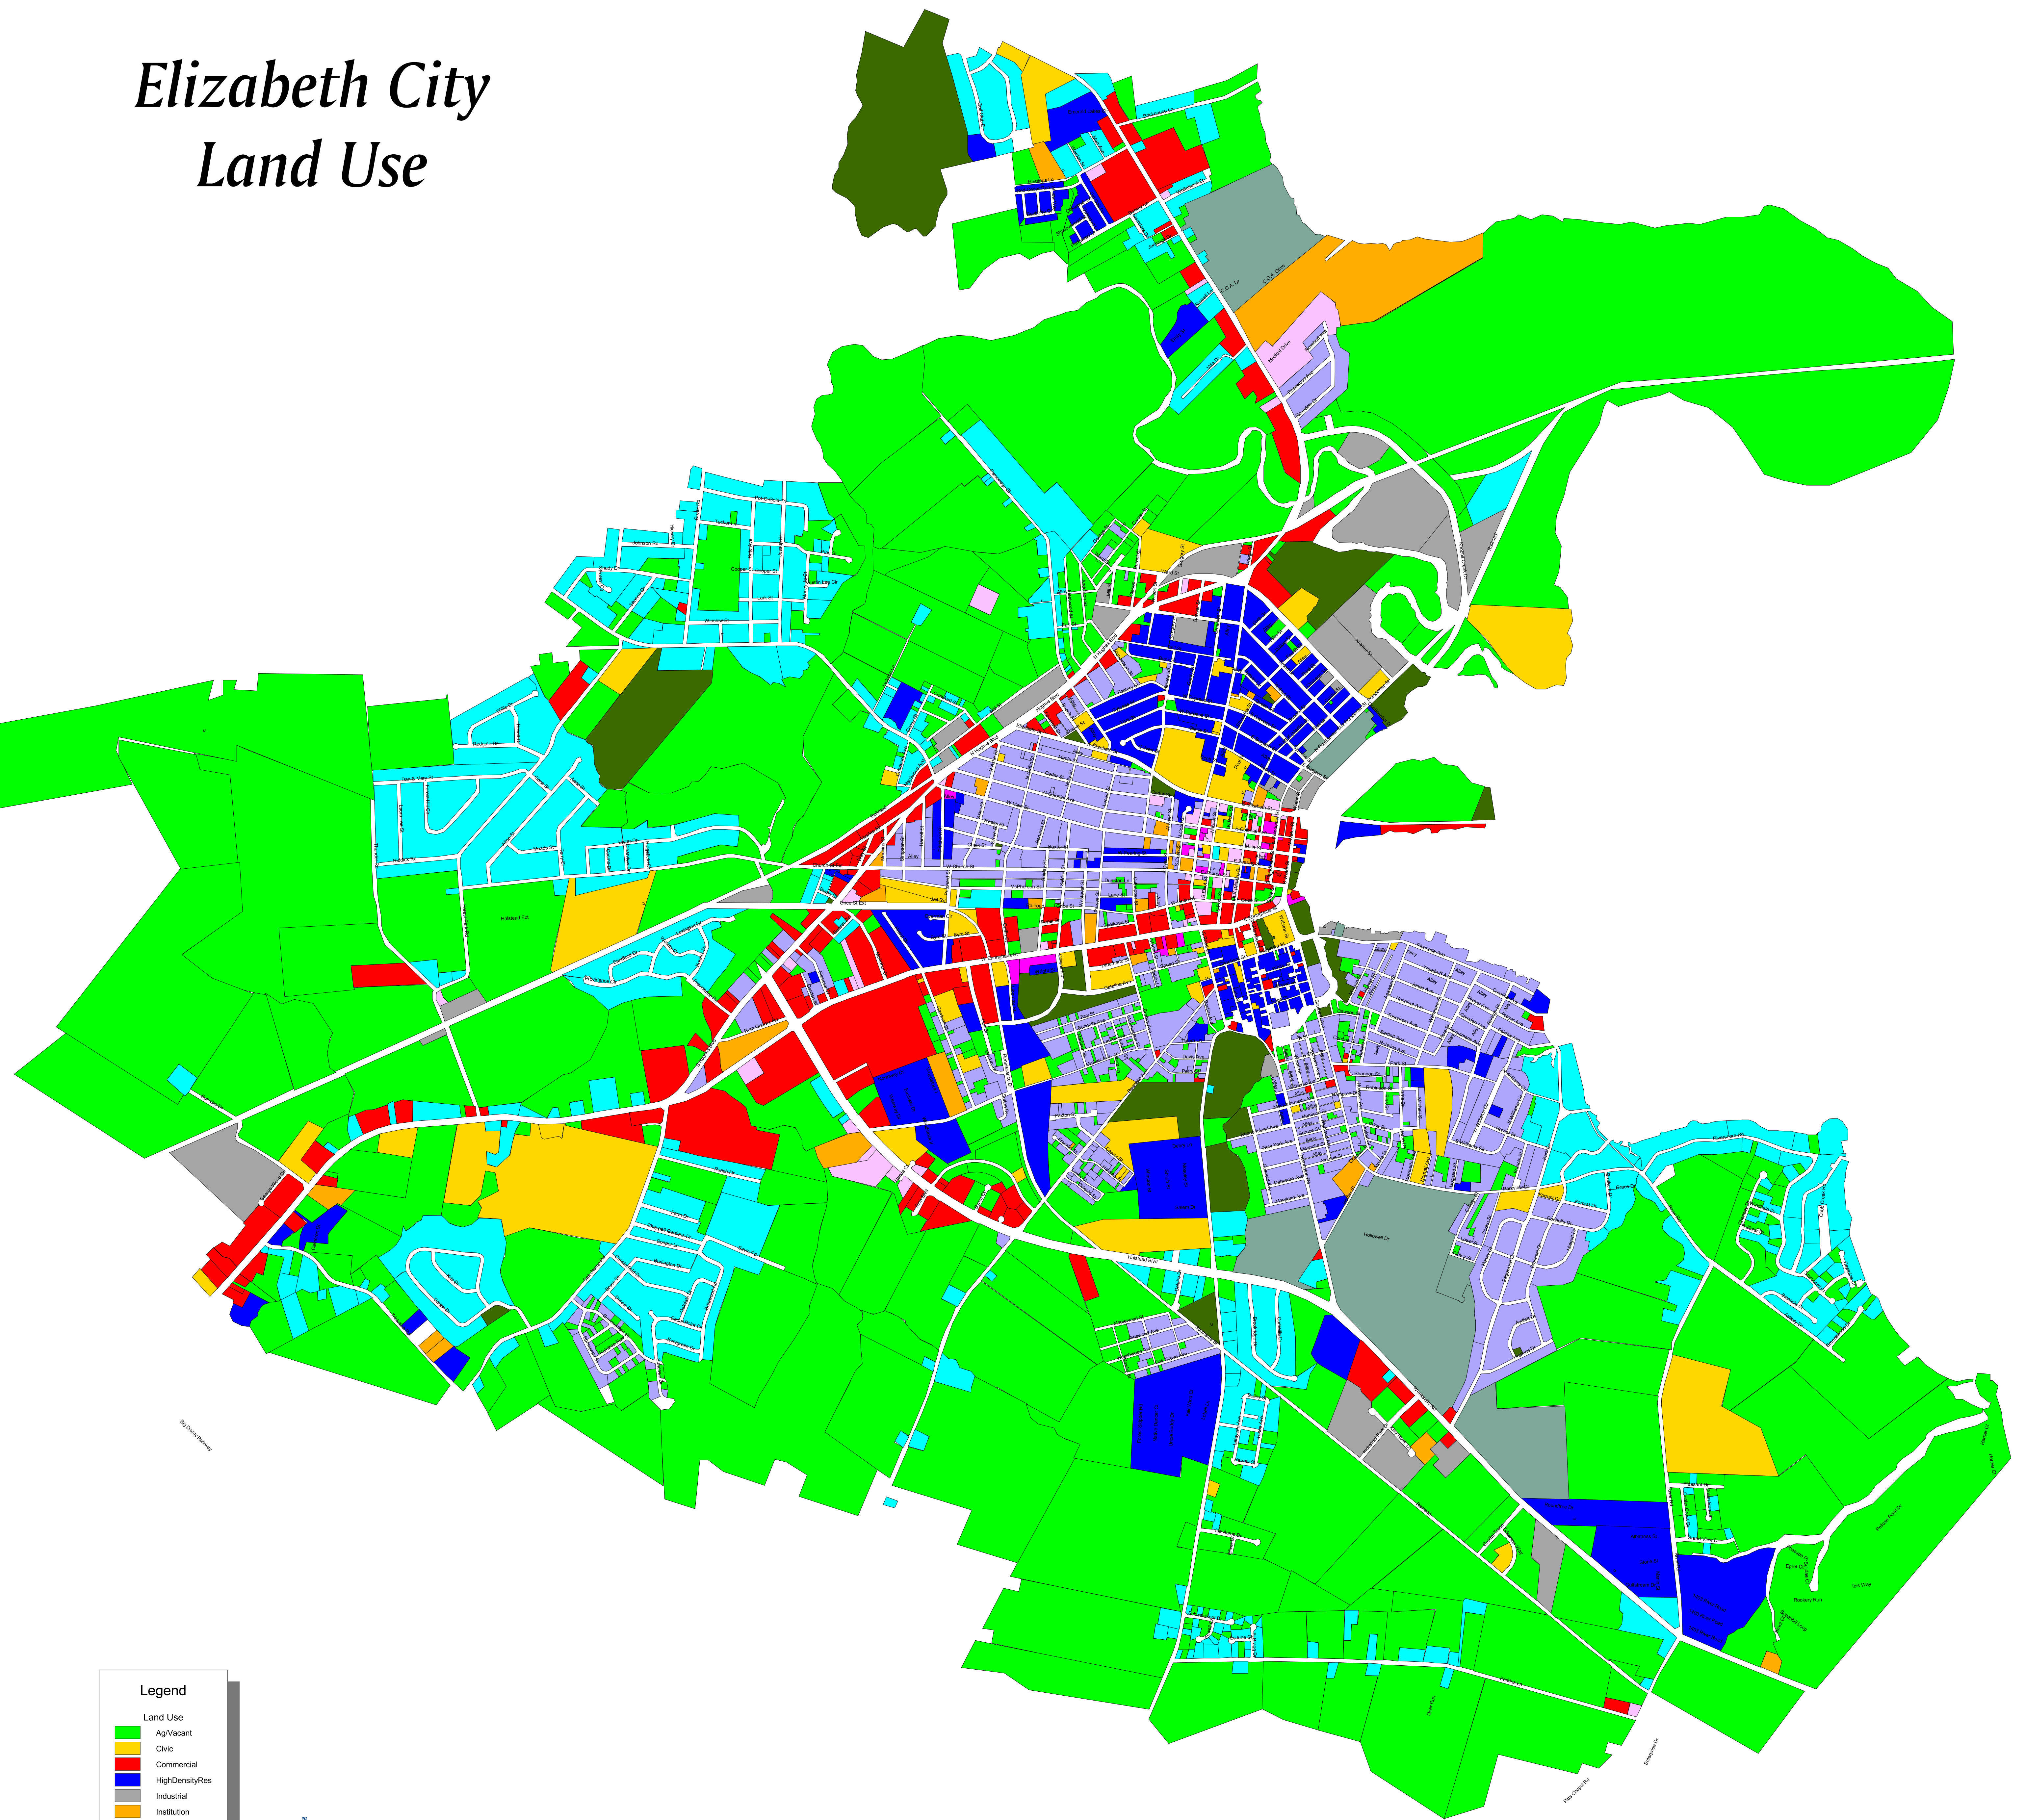

Elizabeth City Land Use

Legend

Land Use

- Ag/Vacant
- Civic
- Commercial
- HighDensityRes
- Industrial
- Institution
- LowDensityRes
- MedDensityRes
- MixedUse
- Office
- Park
- University

April 22, 2004