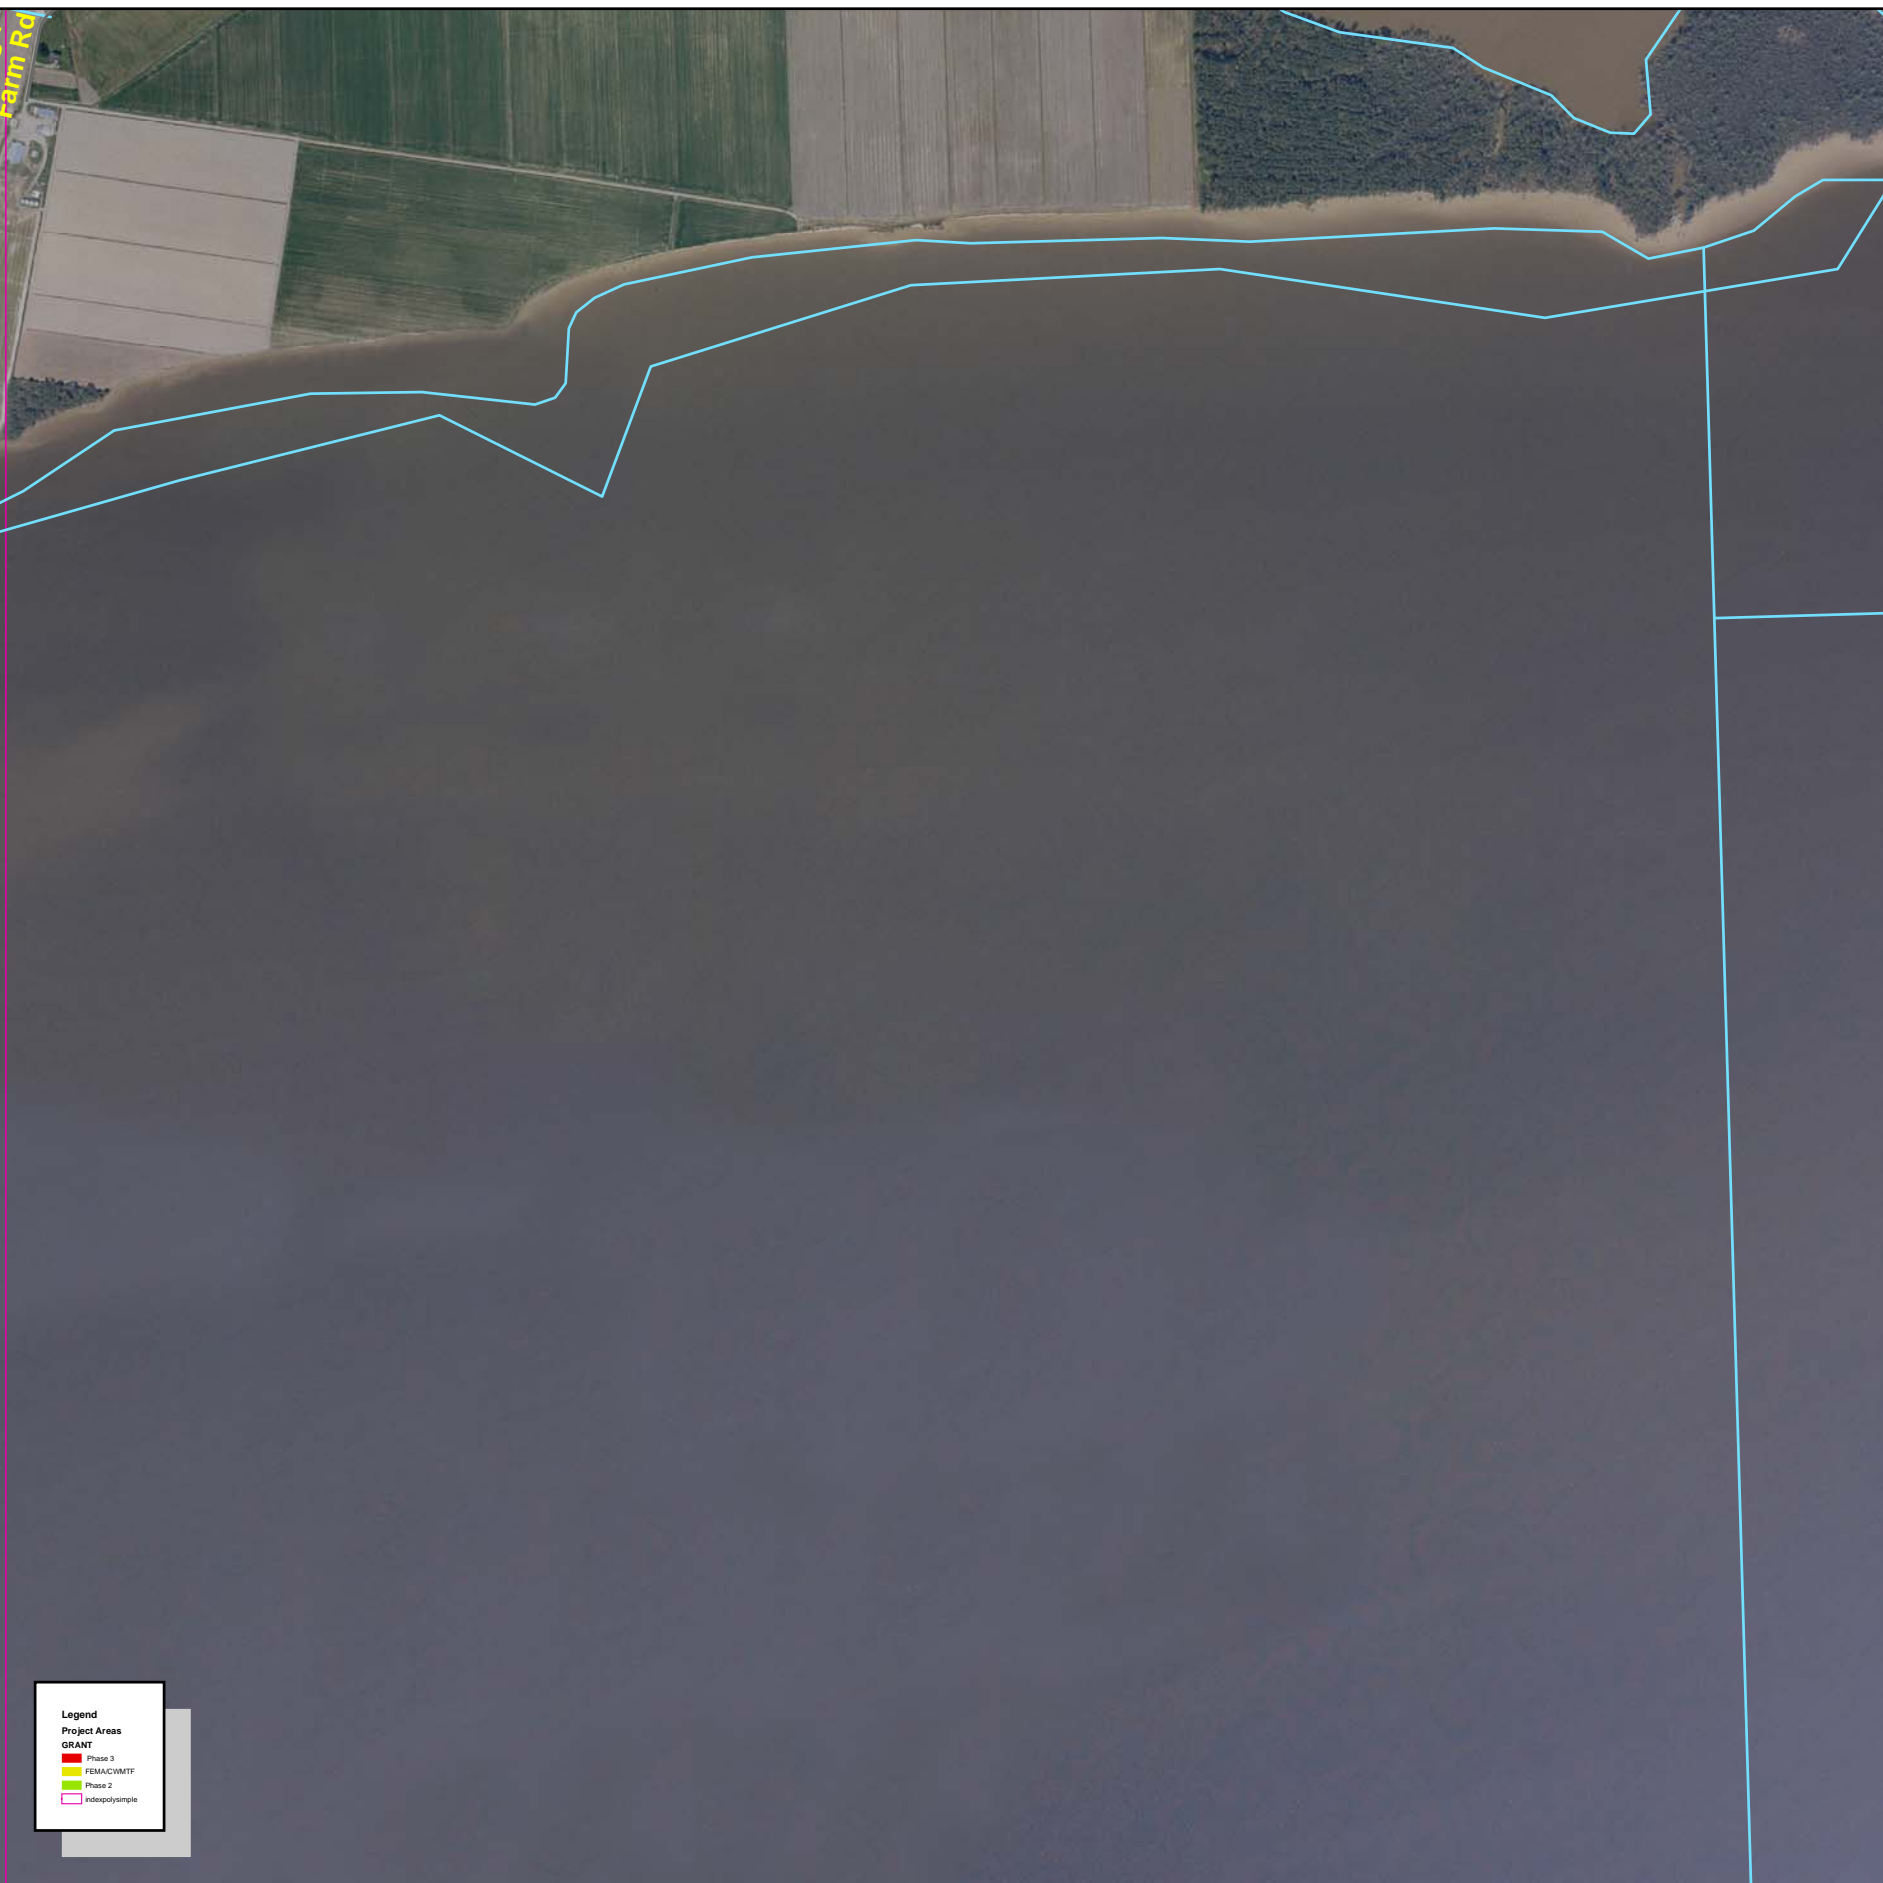

Farm Rd

Legend

Project Areas

GRANT

- Phase 3
- FEMAC/WMTF
- Phase 2
- Indexpoly/simple