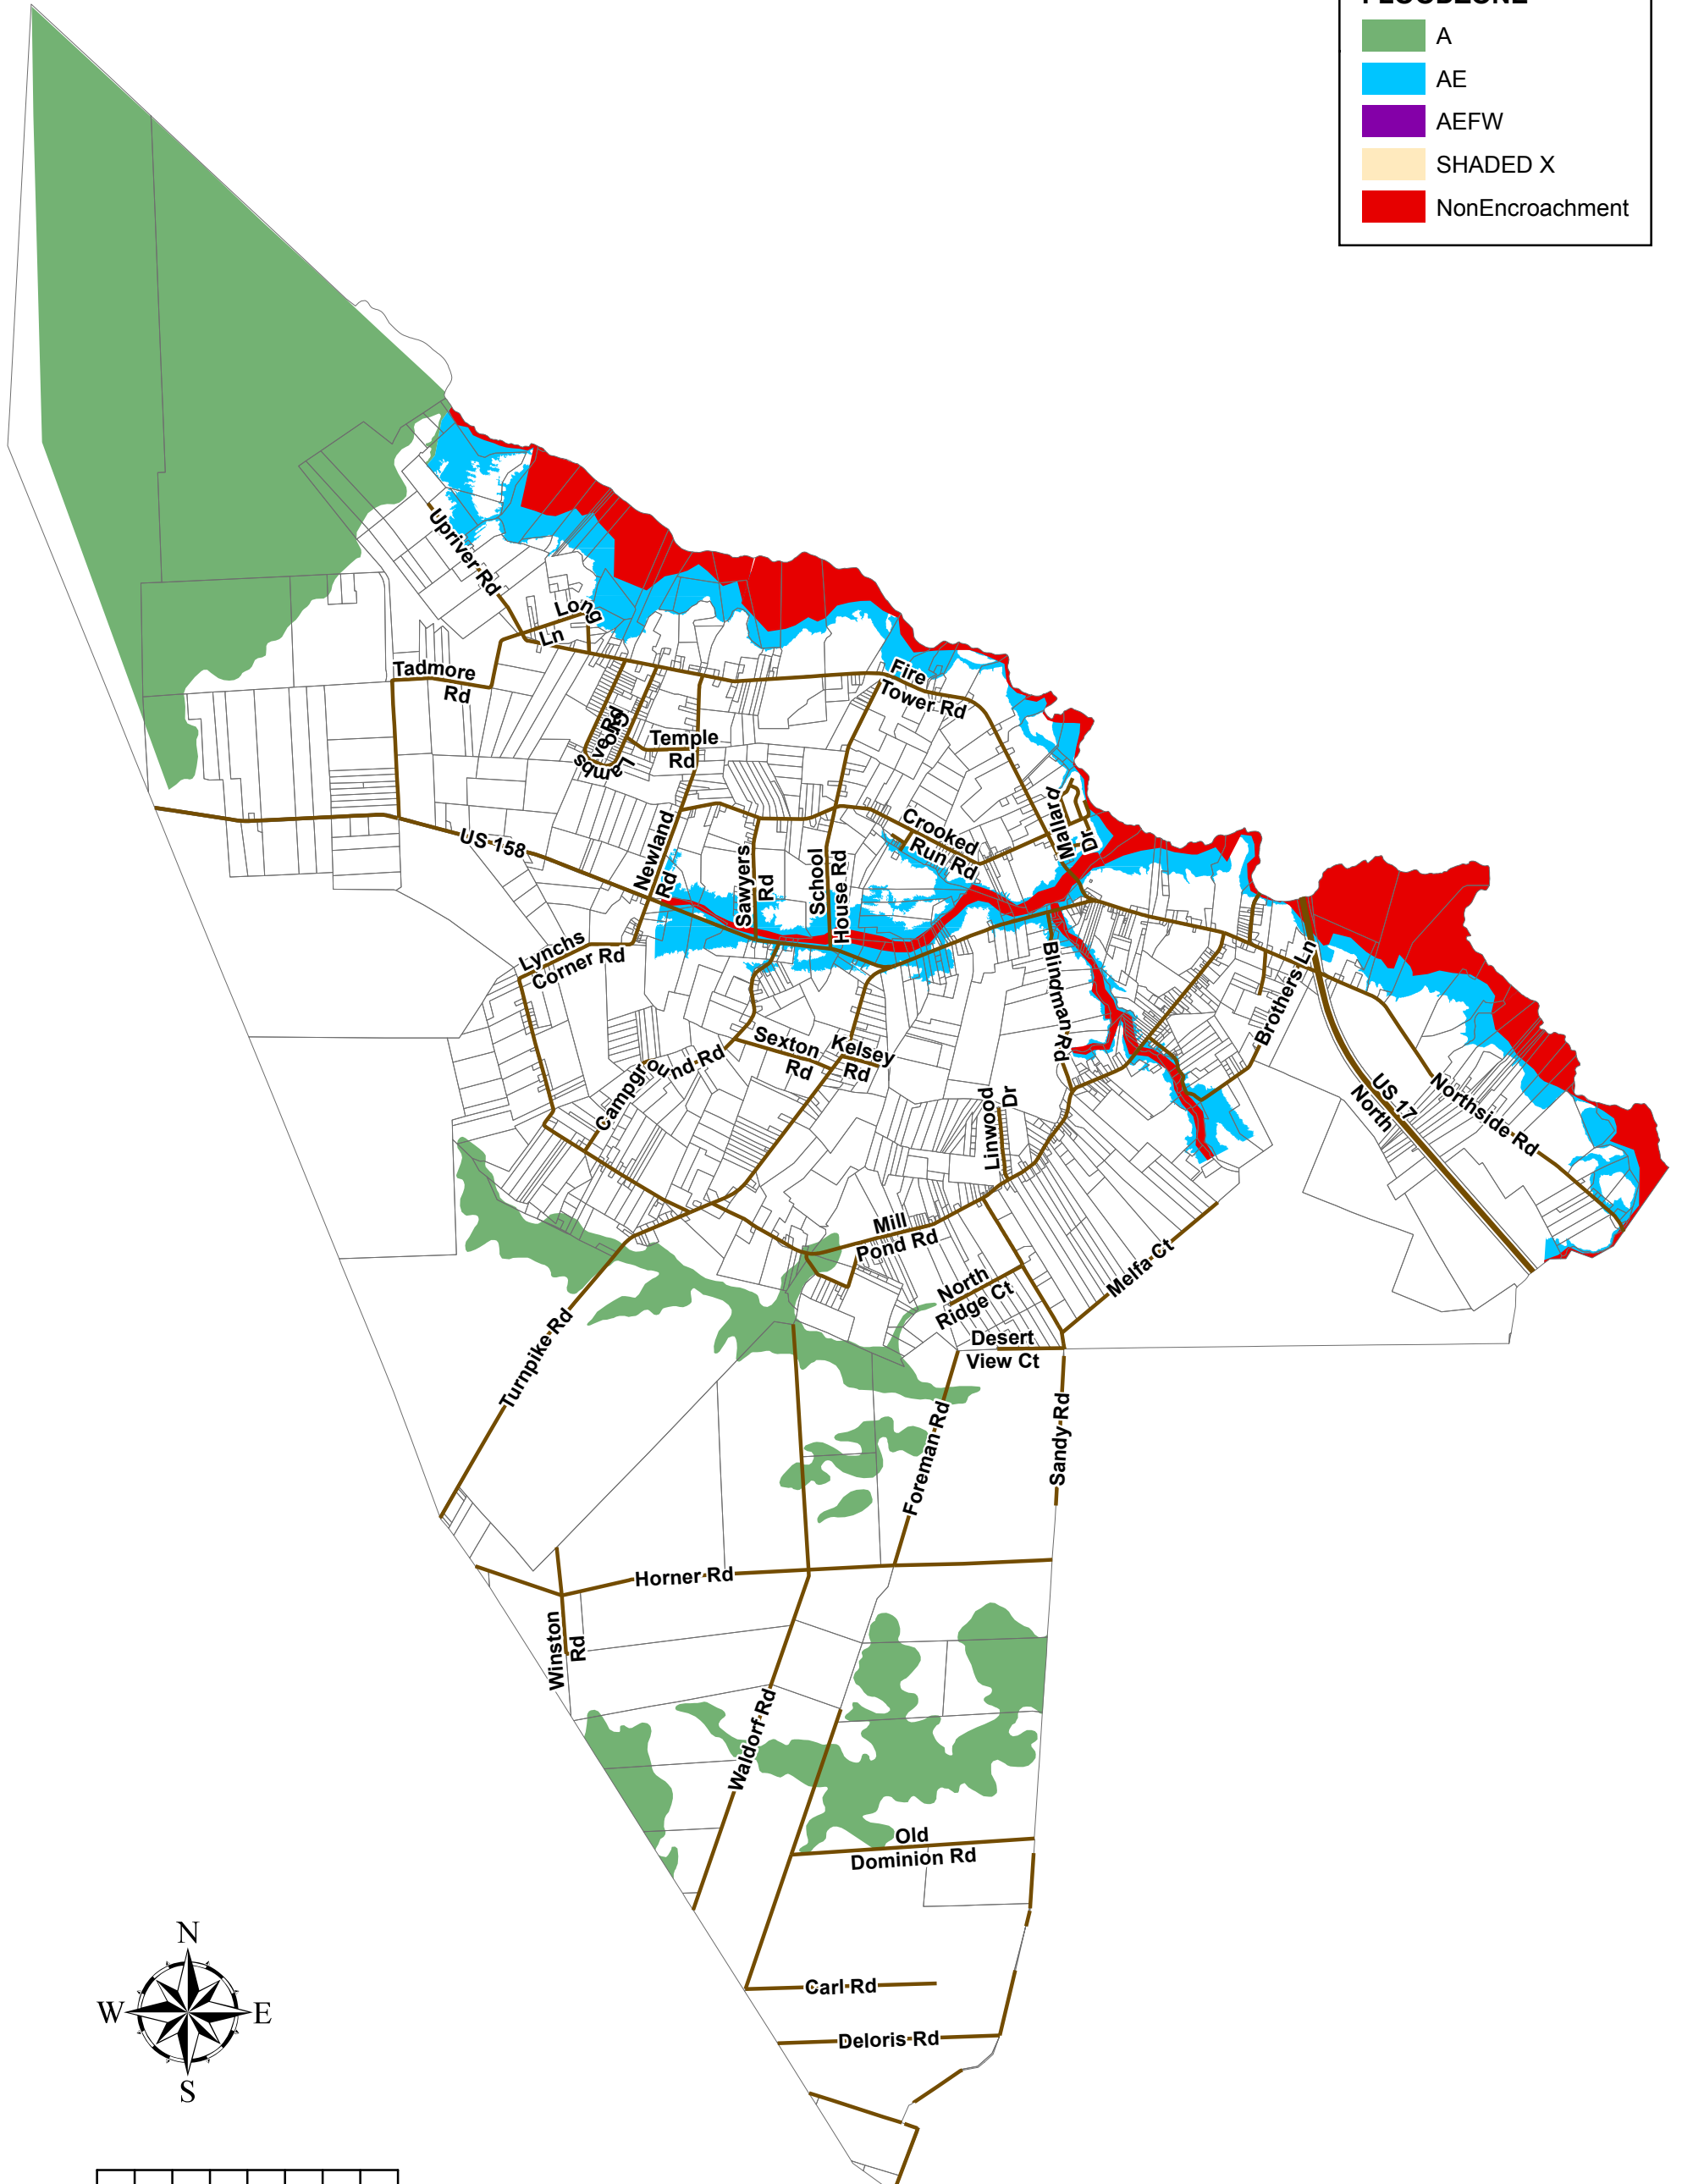

**Legend**

**FEMA FloodZone**

**FLOODZONE**

- A
- AE
- AEFW
- SHADED X
- NonEncroachment

# Pasquotank County Newland Township Flood Map

This map was created using Pasquotank County's GIS and GIS data supplied by NC Floodplain Mapping Program. While it is considered accurate, it is not meant to replace FEMA's official flood maps.